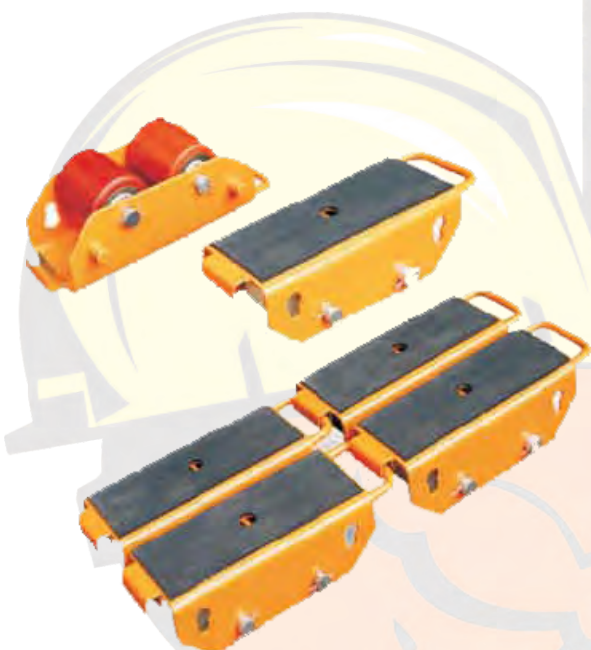

DR. LOGISTIC

NOBLIFT ADJUSTABLE & STEERABLE SKATE SERIES

NOBLIFT AS20 - NA 搬運滑板輪

- Designed and Manufactured to meet the highest demand application industries have to offer.

- Fitted with a rubber surface to help protect and stabilize items from moving.

- Maintenance free.

產品特點：

- 1) 搬運重物移動時更加方便輕鬆；
- 2) 使用重載密封軸承，使負載重物時更安全穩定；
- 3) 使用尼龍腳輪避免地板受損；
- 4) 板面的橡皮同時為滑輪板及被載物體提供保護。

Model	AS20 - NA	
Capacity 負載	ton	2
Load Wheels 承重輪	pcs	2 (NYLON / PU)
Wheel Size 腳輪尺寸	mm	Φ 82 x 100
Skate Size 滑板輪尺寸	mm	115 x 270 x 110
Weight 重量	kg	7.5