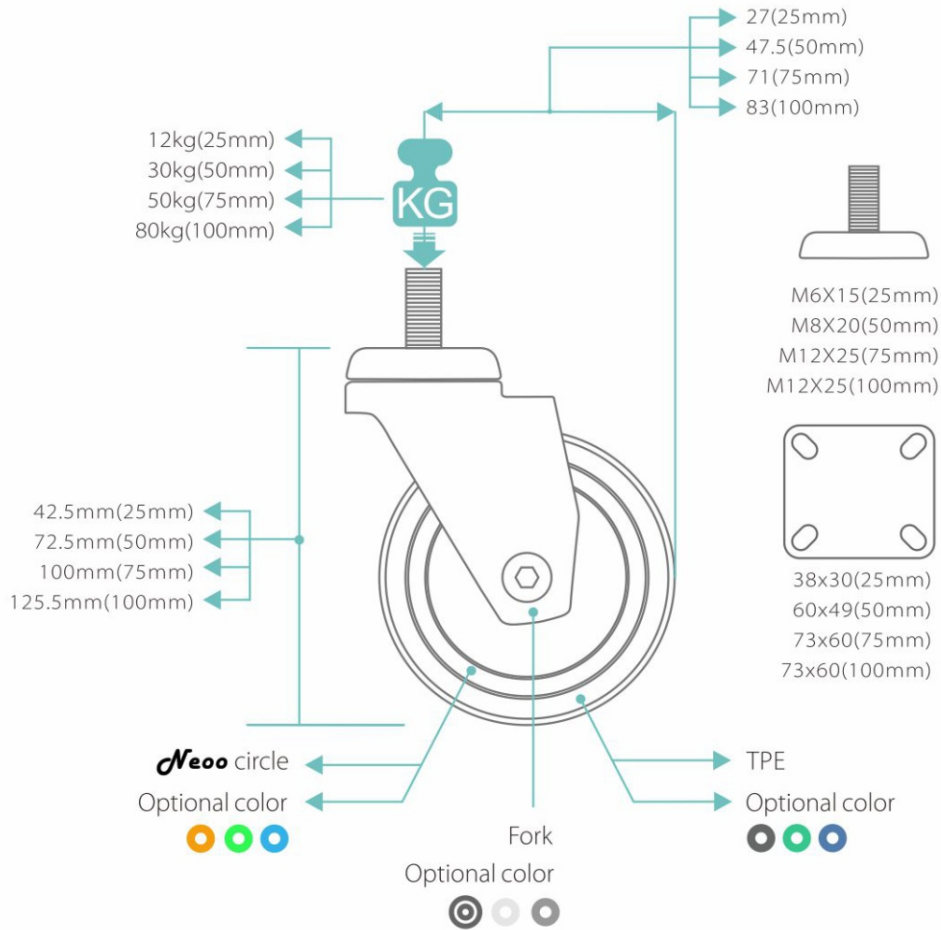

Email : sales@takkeeltd.com.hk

facebook:<http://www.facebook.com/TK948>

Neoo

Fork Code	Fork & Finishing	Tread color	Neo circle
1"(25mm × 12mm)			
N01-01-25-2	Swivel Plate & Shining Chrome	1	Orange
N01-01-25-1	Swivel Plate & Grey Metal	2	Grass green
N01-01-25-3	Swivel Plate & Pure White	3	Sky blue
N01-02-25-2	Thread Stem & Shining Chrome		
N01-02-25-1	Thread Stem & Grey Metal		
N01-02-25-3	Thread Stem & Pure White		
2"(50mm × 20mm)			
N01-01-50-2	Swivel Plate & Shining Chrome		
N01-01-50-1	Swivel Plate & Grey Metal		
N01-01-50-3	Swivel Plate & Pure White		
N01-02-50-2	Thread Stem & Shining Chrome		
N01-02-50-1	Thread Stem & Grey Metal		
N01-02-50-3	Thread Stem & Pure White		
3"(75mm × 25mm)			
N01-01-75-2	Swivel Plate & Shining Chrome		
N01-01-75-1	Swivel Plate & Grey Metal		
N01-01-75-3	Swivel Plate & Pure White		
N01-02-75-2	Thread Stem & Shining Chrome		
N01-02-75-1	Thread Stem & Grey Metal		
N01-02-75-3	Thread Stem & Pure White		
4"(75mm × 25mm)			
N01-01-100-2	Swivel Plate & Shining Chrome		
N01-01-100-1	Swivel Plate & Grey Metal		
N01-01-100-3	Swivel Plate & Pure White		
N01-02-100-2	Thread Stem & Shining Chrome		
N01-02-100-1	Thread Stem & Grey Metal		
N01-02-100-3	Thread Stem & Pure White		

Please add the two codes for the wheel color and complete the coding.

Example: "N01-02-75-111" stands for 3" threaded stem & Grey Metal fork, Blue tread and Orange Neo circle.

7 Sizes, overall adaption

From 1" to 4",
perfectly satisfy even
your tiniest need

Best protection ever

Threading protection from 1" to 4"
Swiveling protection from 1" to 4"
Precision ball bearing from 1" to 4"

Designed by **Neoo**, only in **Neoo**

Colors,our Life-expression

3 colors for the tread
3 colors for the fork
3 colors for **Neo** circle