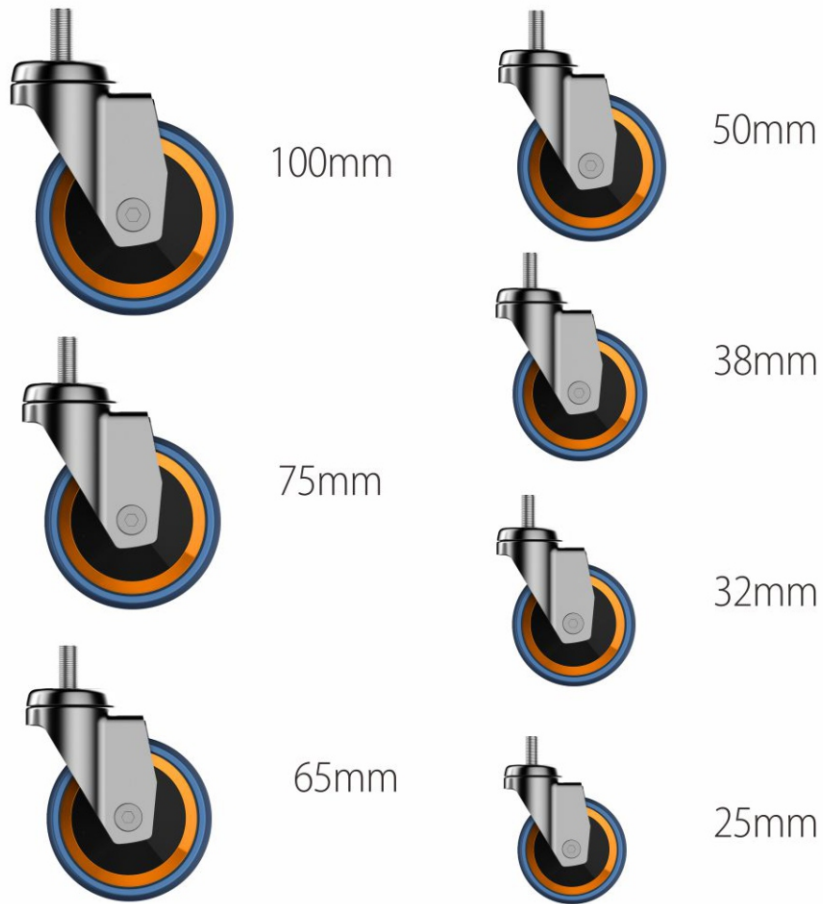

Email : sales@takkeeltd.com.hk

facebook:<http://www.facebook.com/TK948>

Neoo

Fork Code	Fork & Finishing	Tread color	Neo circle
1"(25mm × 12mm)			
N01-01-25-2	Swivel Plate & Shining Chrome	1	Orange
N01-01-25-1	Swivel Plate & Grey Metal	2	Grass green
N01-01-25-3	Swivel Plate & Pure White	3	Sky blue
N01-02-25-2	Thread Stem & Shining Chrome		
N01-02-25-1	Thread Stem & Grey Metal		
N01-02-25-3	Thread Stem & Pure White		
2"(50mm × 20mm)			
N01-01-50-2	Swivel Plate & Shining Chrome		
N01-01-50-1	Swivel Plate & Grey Metal		
N01-01-50-3	Swivel Plate & Pure White		
N01-02-50-2	Thread Stem & Shining Chrome		
N01-02-50-1	Thread Stem & Grey Metal		
N01-02-50-3	Thread Stem & Pure White		
3"(75mm × 25mm)			
N01-01-75-2	Swivel Plate & Shining Chrome		
N01-01-75-1	Swivel Plate & Grey Metal		
N01-01-75-3	Swivel Plate & Pure White		
N01-02-75-2	Thread Stem & Shining Chrome		
N01-02-75-1	Thread Stem & Grey Metal		
N01-02-75-3	Thread Stem & Pure White		
4"(75mm × 25mm)			
N01-01-100-2	Swivel Plate & Shining Chrome		
N01-01-100-1	Swivel Plate & Grey Metal		
N01-01-100-3	Swivel Plate & Pure White		
N01-02-100-2	Thread Stem & Shining Chrome		
N01-02-100-1	Thread Stem & Grey Metal		
N01-02-100-3	Thread Stem & Pure White		

Please add the two codes for the wheel color and complete the coding.

Example: "N01-02-75-111" stands for 3" threaded stem & Grey Metal fork, Blue tread and Orange Neo circle.

7 Sizes, overall adaption

From 1" to 4",
perfectly satisfy even
your tiniest need

Best protection ever

Threading protection from 1" to 4"
Swiveling protection from 1" to 4"
Precision ball bearing from 1" to 4"

Designed by **Neoo**, only in **Neoo**

Colors,our Life-expression

3 colors for the tread
3 colors for the fork
3 colors for **Neo** circle