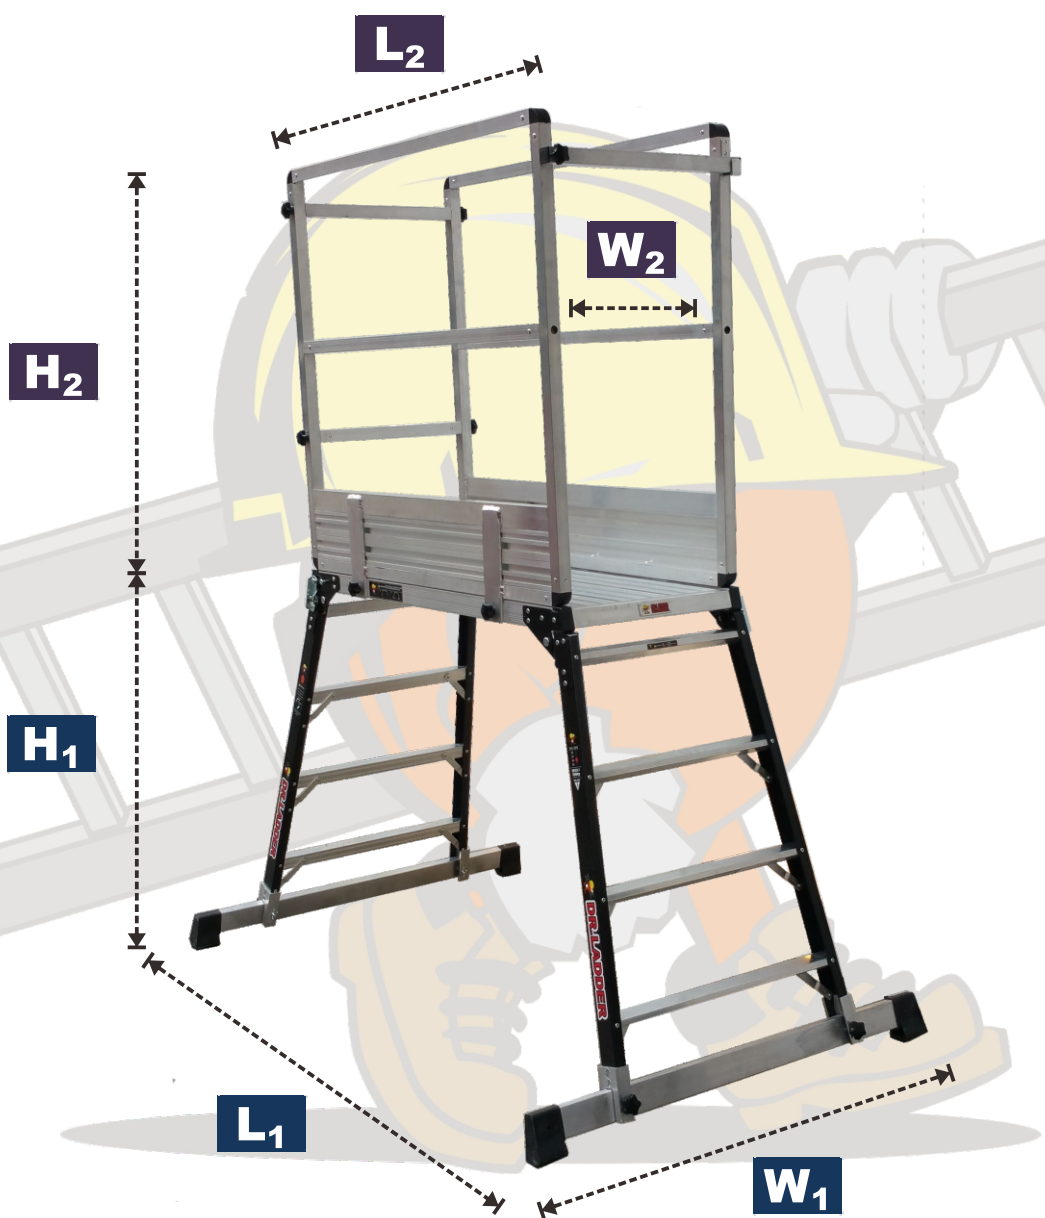

DR. LADDER

STEP-UP PLATFORM FIBREGLASS LADDER

EN131-7 FIBREGLASS

MAX LOAD CAPACITY 150 kg

FIBREGLASS MATERIAL

SAFETY-LOCK SYSTEM

EXTRA WIDE PLATFORM

EXTRA SUPPORT FOR HEAVY DUTY

LADDER SPECIFICATIONS

Model No.	W ₁ (cm)	L ₁ (cm)	H ₁ (cm)	W ₂ (cm)	L ₂ (cm)	H ₂ (cm)
SPL - NFB07	92	148	75	41	106	96
SPL - NFB10	101	163	100	41	106	96