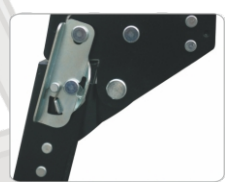

DR. LADDER

STEP-UP PLATFORM FIBREGLASS LADDER

EN131-7 FIBREGLASS

MAX LOAD CAPACITY 150 kg

FIBREGLASS MATERIAL

SAFETY-LOCK SYSTEM

EXTRA WIDE PLATFORM

EXTRA SUPPORT FOR HEAVY DUTY

LADDER SPECIFICATIONS

Model No.	W ₁ (cm)	L ₁ (cm)	H ₁ (cm)	W ₂ (cm)	L ₂ (cm)	H ₂ (cm)
SPL - NFB07	92	148	75	41	106	96
SPL - NFB10	101	163	100	41	106	96