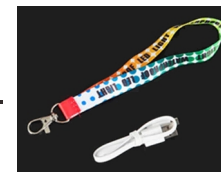

DR. TOOLS[®]

DR TOOLS LIGHT RECHARGE WATERPROOF LAMP

- 1) Built-in Rechargeable Lithium Battery :
Can be used as power bank, intelligent high speed charging for smart phones and tablets. And rechargeable when out of power.
- 2) Waterproof level:IP68 :
Can completely block dust and immerse into 3-5 meters of water for about 30 minutes. Suitable for Diving, Hiking, Camping, Emergency Preparing, Fishing, Car Repairing, photography light, and Other Outdoor Activities;
- 3) Magnet-Mounted & Lanyard :
Built-in Magnetic Base allow the flashlight to be attached to any iron object. It comes with a lanyard for easier storing and carrying.
- 4) Six-level dimming lighting function :
Can convert brightness and mode as needed : (a) flashlight illumination; (b) low brightness; (c) medium white light; (d) high white light; (e) mosquito repellent lamp; (f) yellow flash warning light;
- 5) Flashlight function : Can be used outdoors at night or in dark places indoors;
- 6) Yellow flashing warning light : Can be used as vehicle warning light or SOS signal;
- 7) Mosquito repellent function : Outdoor or indoor mosquito repellent to prevent mosquito-borne diseases;
- 8) Mini Portable : The product is lightweight, cylindrical and light to carry.

**1 lanyard &
1 USB data cable
included**

DRT30LAMP

DRT25LAMP

DRT15LAMP

**Torch
mode**

**Low /Medium/High
brightness
white light mode**

**Mosquito
repellent
mode**

**Yellow flashing
warning lights
mode**