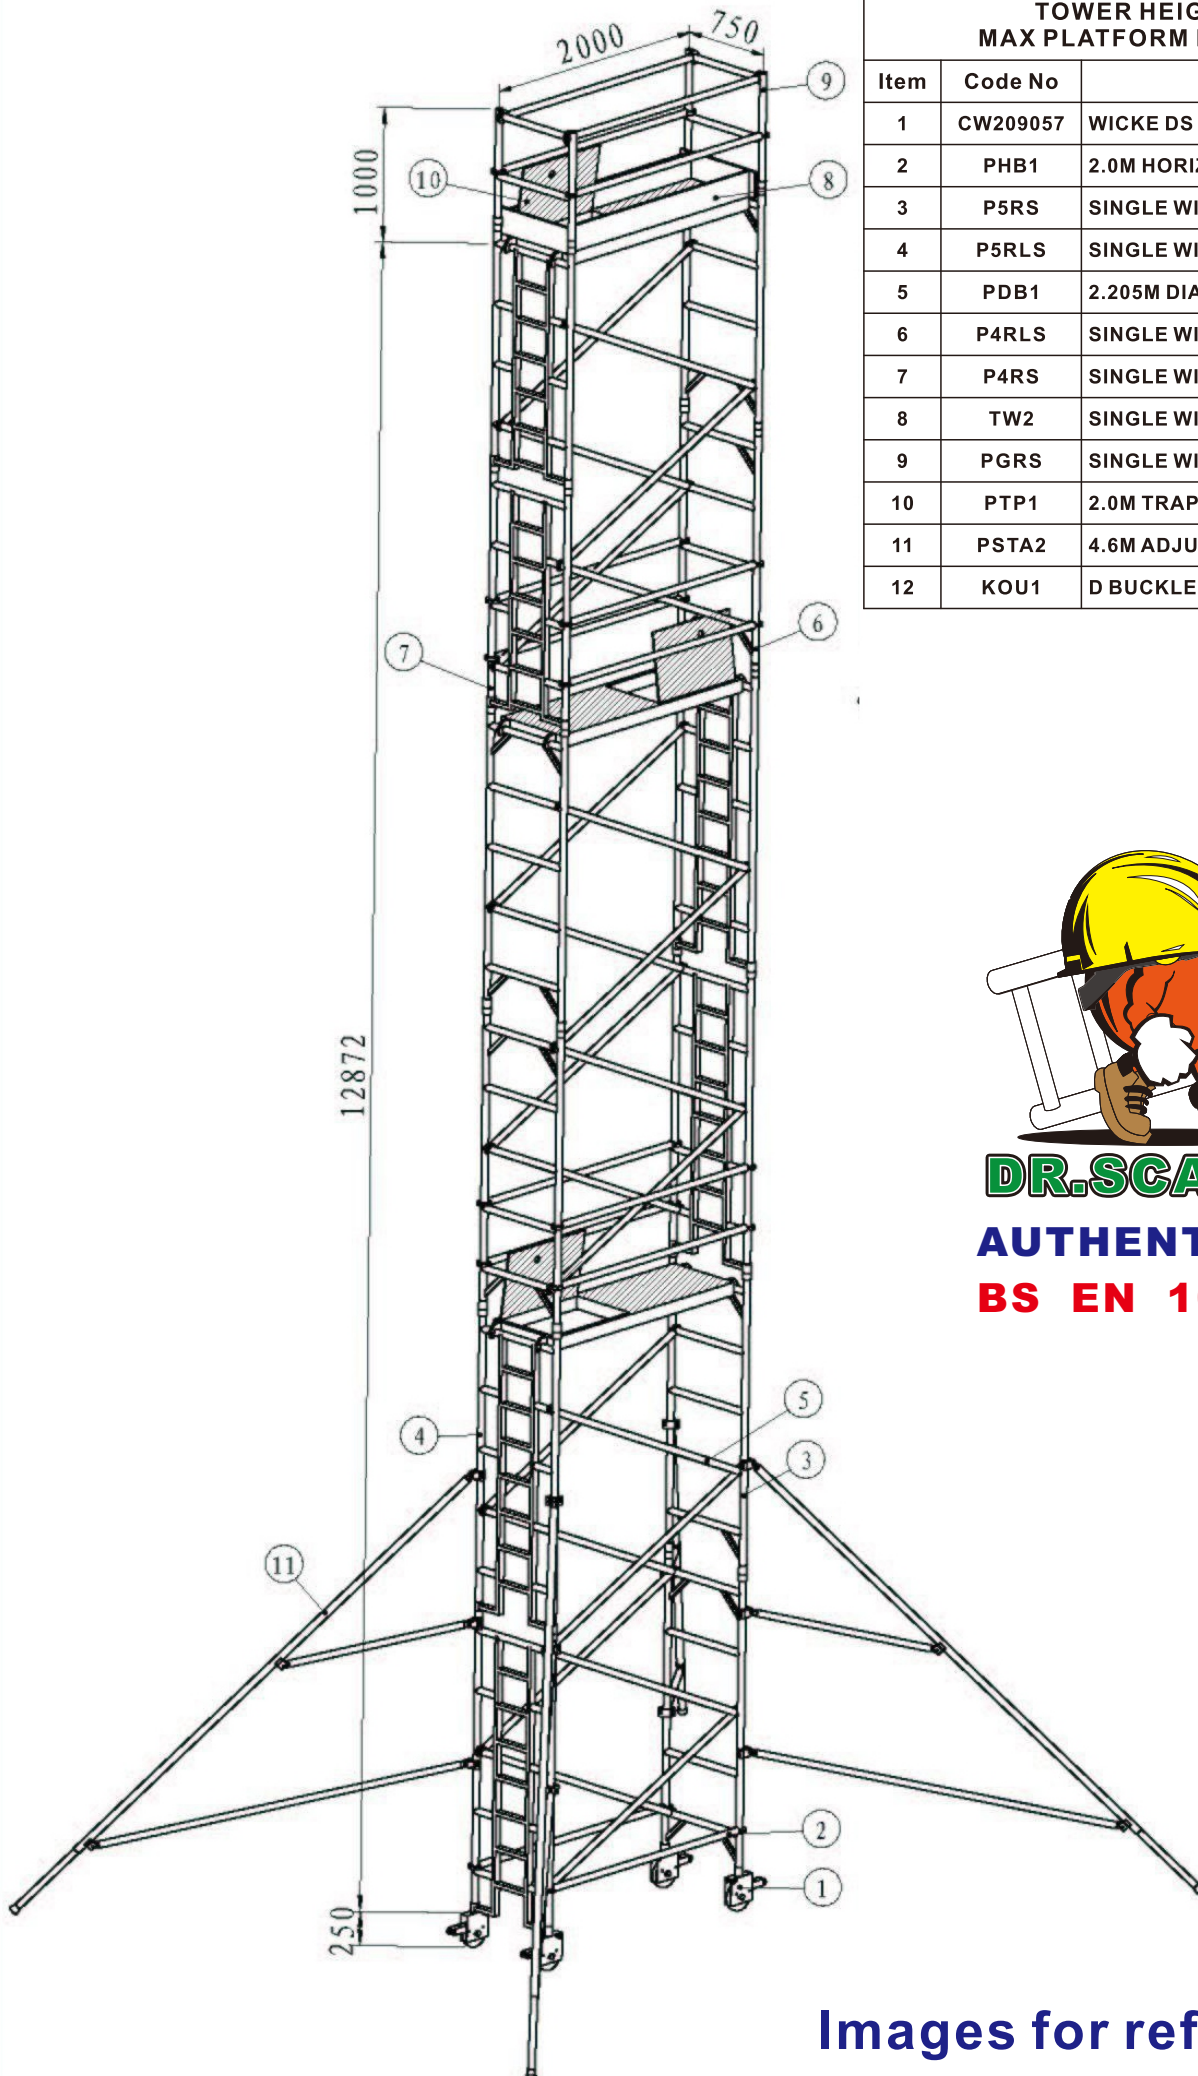

WPK224 ALUMINIUM FRAME PACKAGE

SINGLE WIDTH LADDER FRAME

TOWER HEIGHT 14120mm
MAX PLATFORM HEIGHT 13120mm

Item	Code No	Description	Qty
1	CW209057	WICKE DS XY 6" PU CASTER	4
2	PHB1	2.0M HORIZONTAL BRACES	14
3	P5RS	SINGLE WIDTH 5 RUNG SPAN	4
4	P5RLS	SINGLE WIDTH 5 RUNG LADDER	4
5	PDB1	2.205M DIAGONAL BRACES	22
6	P4RLS	SINGLE WIDTH 4 RUNG LADDER	2
7	P4RS	SINGLE WIDTH 4 RUNG SPAN	2
8	TW2	SINGLE WIDTH TOEBOARD SETS	1
9	PGRS	SINGLE WIDTH GUARDRAIL	2
10	PTP1	2.0M TRAPDOOR PLATFORM	3
11	PSTA2	4.6M ADJUSTMENT STABILIZERS	4
12	KOU1	D BUCKLE	24

DR.SCAFFOLD

AUTHENTICATION

BS EN 1004:2004

Images for reference Only