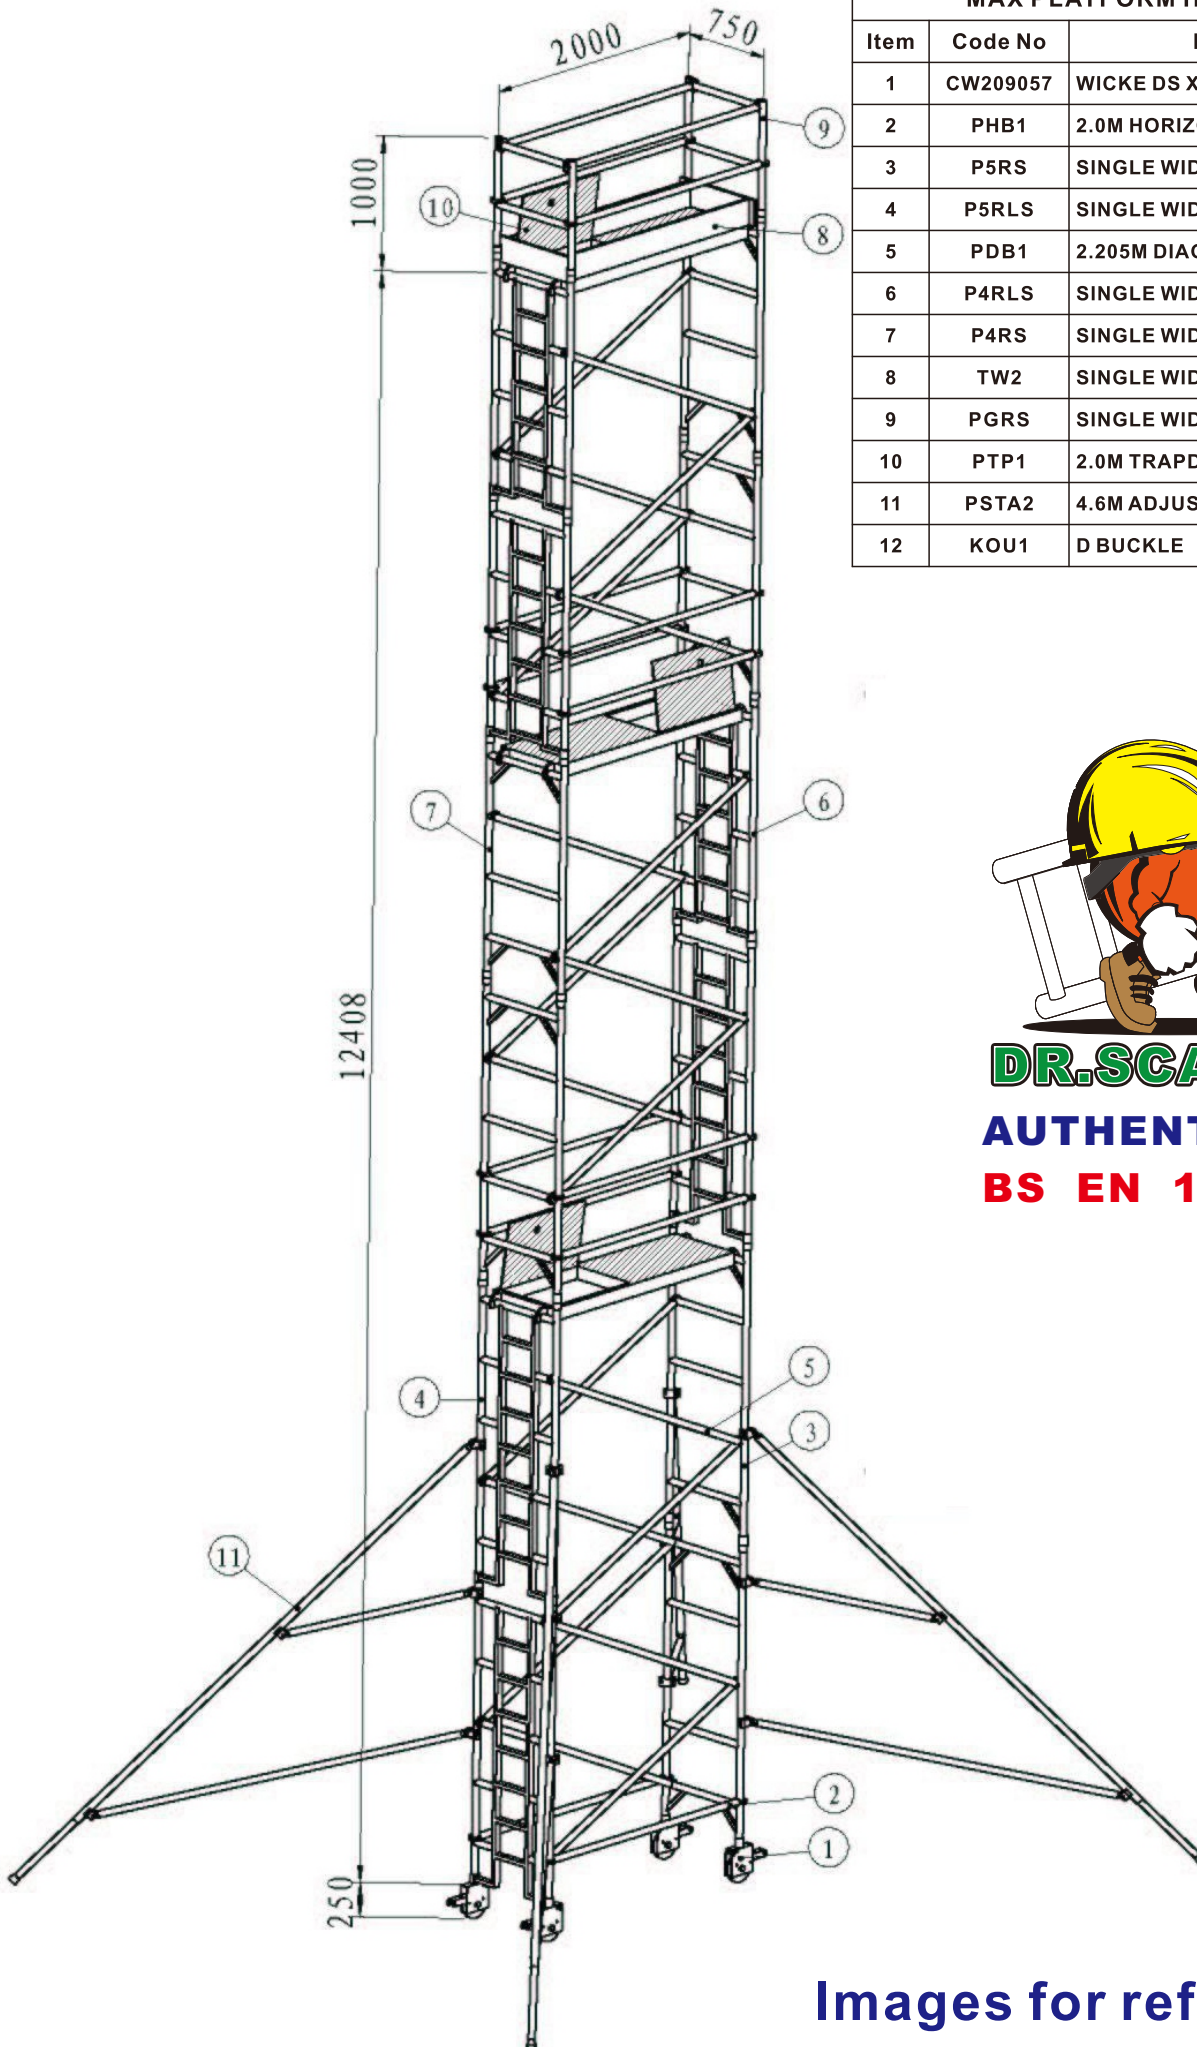

WPK223 ALUMINIUM FRAME PACKAGE**SINGLE WIDTH LADDER FRAME**

TOWER HEIGHT 13660mm
 MAX PLATFORM HEIGHT 12660mm

Item	Code No	Description	Qty
1	CW209057	WICKE DS XY 6" PU CASTER	4
2	PHB1	2.0M HORIZONTAL BRACES	14
3	P5RS	SINGLE WIDTH 5 RUNG SPAN	3
4	P5RLS	SINGLE WIDTH 5 RUNG LADDER	3
5	PDB1	2.205M DIAGONAL BRACES	20
6	P4RLS	SINGLE WIDTH 4 RUNG LADDER	3
7	P4RS	SINGLE WIDTH 4 RUNG SPAN	3
8	TW2	SINGLE WIDTH TOEBOARD SETS	1
9	PGRS	SINGLE WIDTH GUARDRAIL	2
10	PTP1	2.0M TRAPDOOR PLATFORM	3
11	PSTA2	4.6M ADJUSTMENT STABILIZERS	4
12	KOU1	D BUCKLE	24