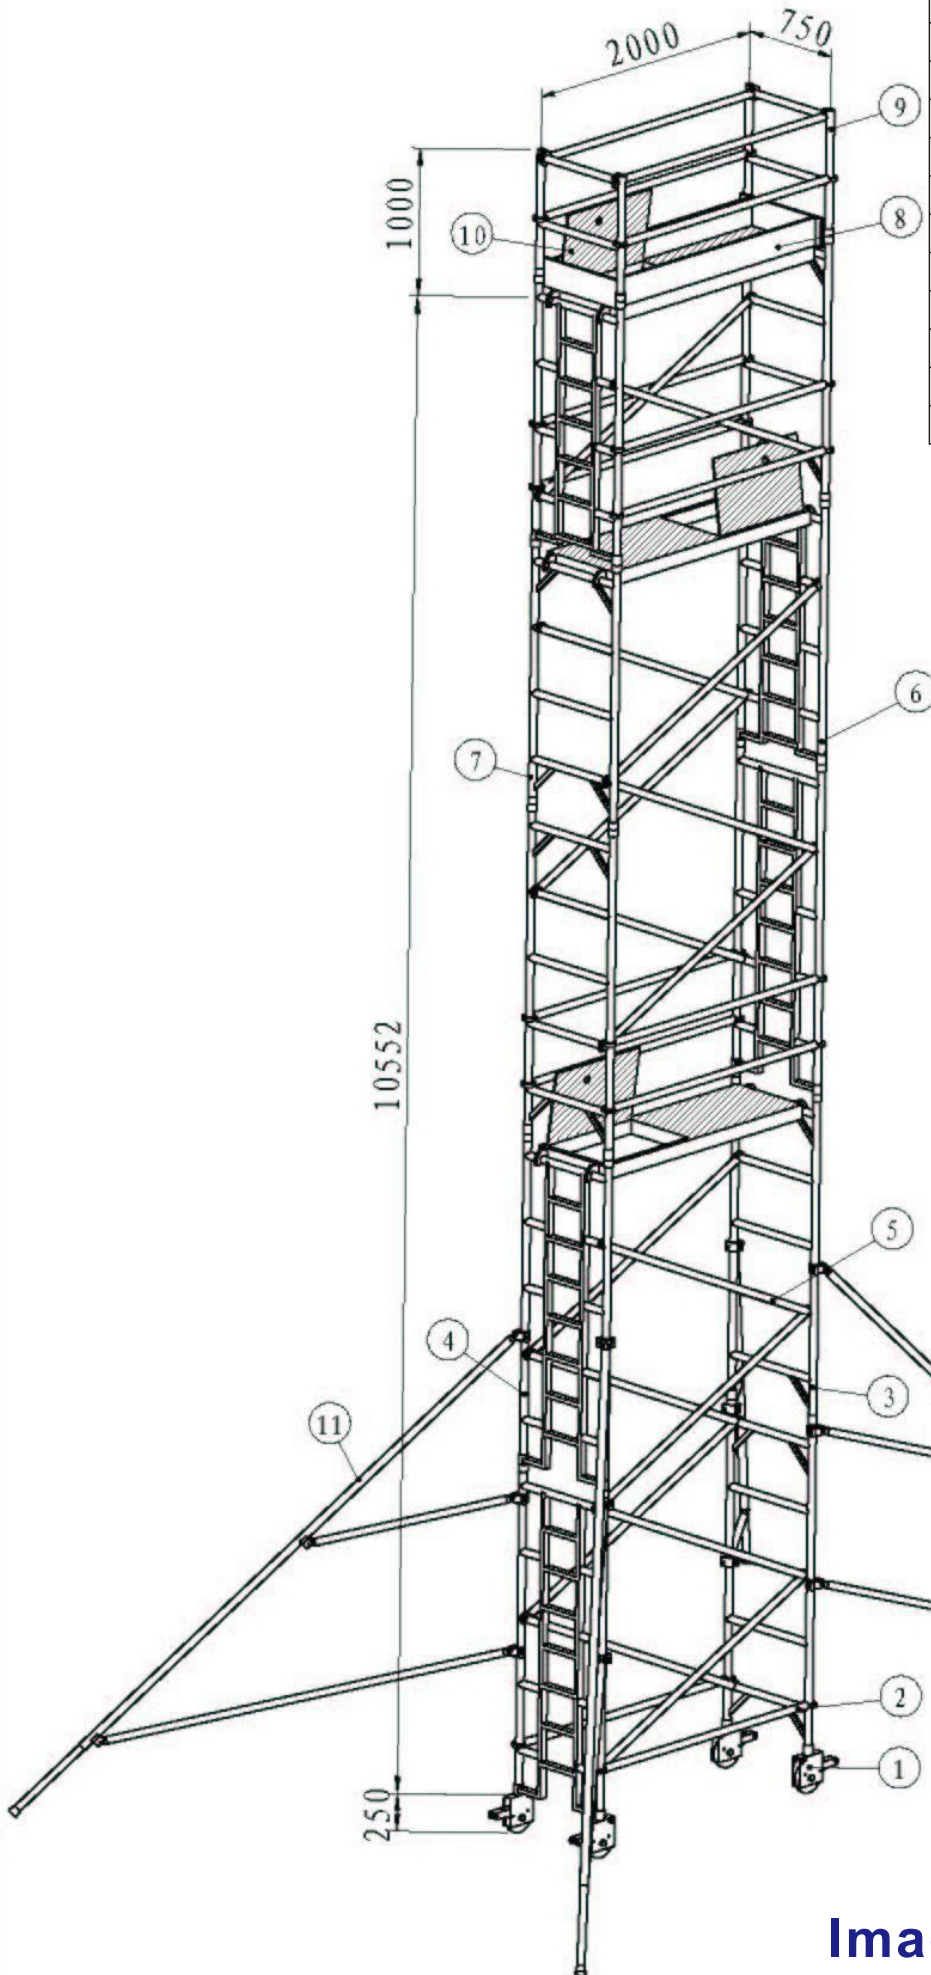

**WPK219 ALUMINIUM FRAME PACKAGE**

**SINGLE WIDTH LADDER FRAME**

TOWER HEIGHT 11800mm  
MAX PLATFORM HEIGHT 10800mm

Item	Code No	Description	Qty
1	CW209057	WICKE DS XY 6" PU CASTER	4
2	PHB1	2.0M HORIZONTAL BRACES	14
3	P5RS	SINGLE WIDTH 5 RUNG SPAN	3
4	P5RLS	SINGLE WIDTH 5 RUNG LADDER	3
5	PDB1	2.205M DIAGONAL BRACES	16
6	P4RLS	SINGLE WIDTH 4 RUNG LADDER	2
7	P4RS	SINGLE WIDTH 4 RUNG SPAN	2
8	TW2	SINGLE WIDTH TOEBOARD SETS	1
9	PGRS	SINGLE WIDTH GUARDRAIL	2
10	PTP1	2.0M TRAPDOOR PLATFORM	3
11	PSTA2	4.6M ADJUSTMENT STABILIZERS	4
12	KOU1	D BUCKLE	20