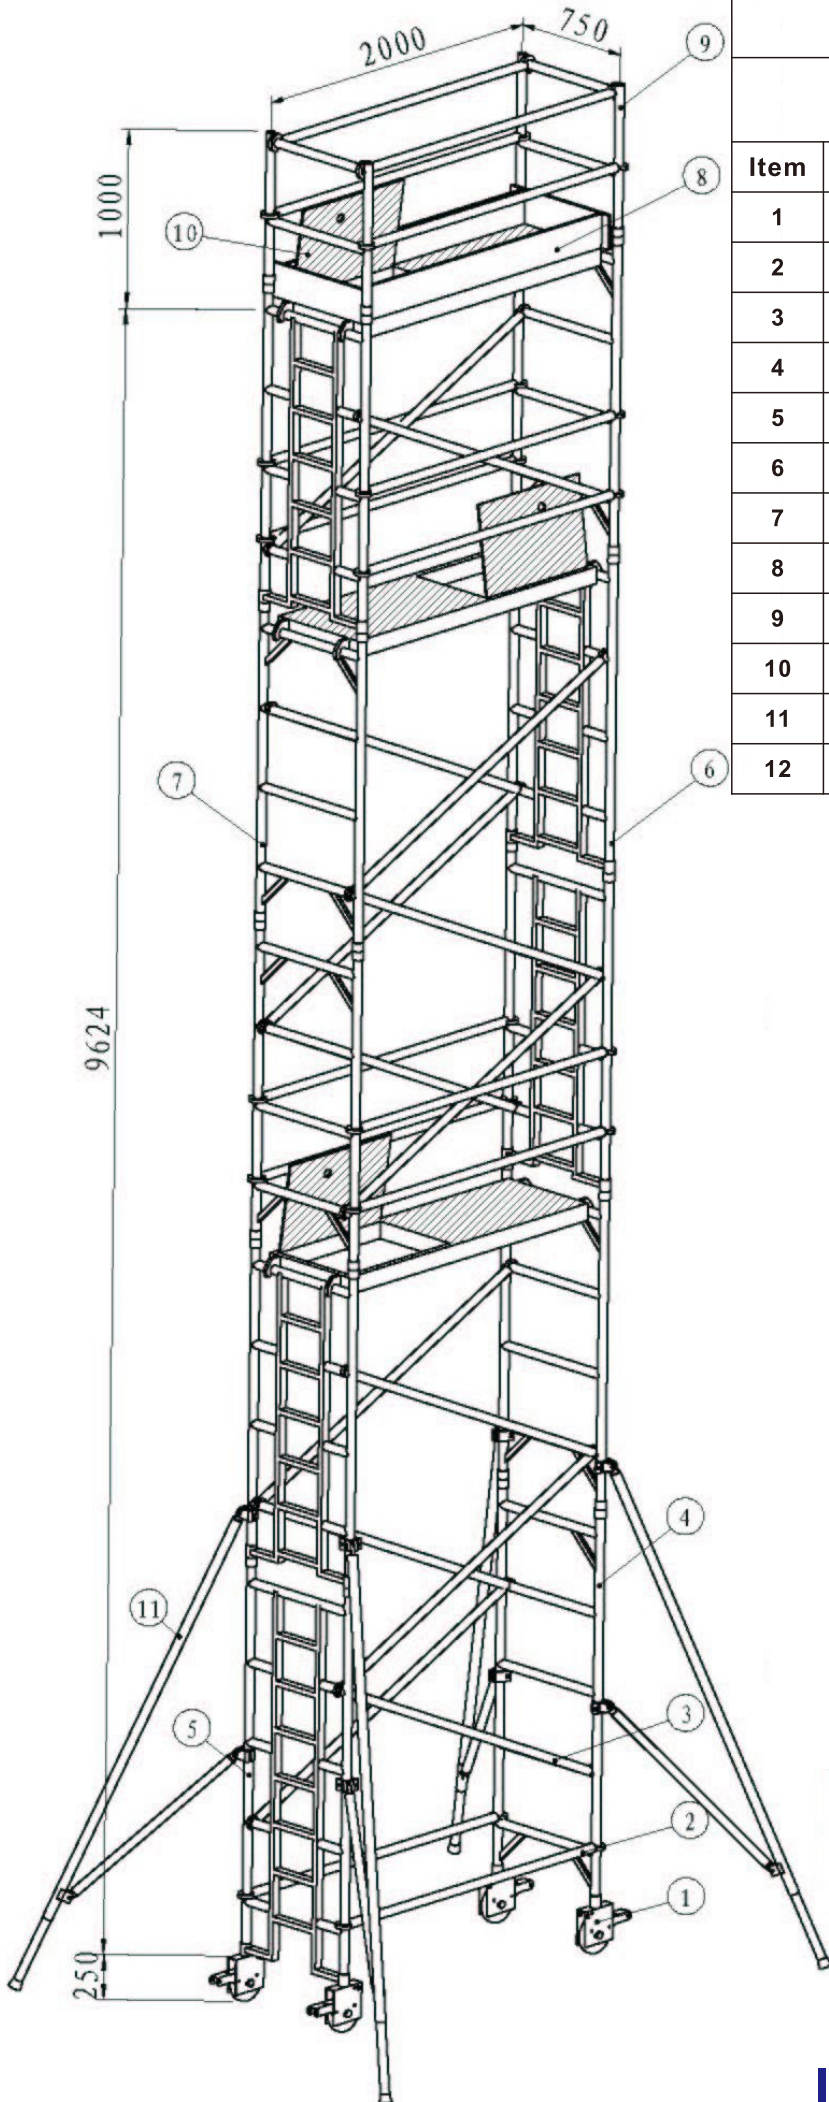

WPK217 ALUMINIUM FRAME PACKAGE

SINGLE WIDTH LADDER FRAME

TOWER HEIGHT 10870mm
MAX PLATFORM HEIGHT 9870mm

Item	Code No	Description	Qty
1	CW209057	WICKE DS XY 6" PU CASTER	4
2	PHB1	2.0M HORIZONTAL BRACES	14
3	PDB1	2.205M DIAGONAL BRACES	14
4	P5RS	SINGLE WIDTH 5 RUNG SPAN	1
5	P5RLS	SINGLE WIDTH 5 RUNG LADDER	1
6	P4RLS	SINGLE WIDTH 4 RUNG LADDER	4
7	P4RS	SINGLE WIDTH 4 RUNG SPAN	4
8	TW2	SINGLE WIDTH TOEBOARD SETS	1
9	PGRS	SINGLE WIDTH GUARDRAIL	2
10	PTP1	2.0M TRAPDOOR PLATFORM	3
11	PSTA1	3.2M ADJUSTMENT STABILIZERS	4
12	KOU1	D BUCKLE	20