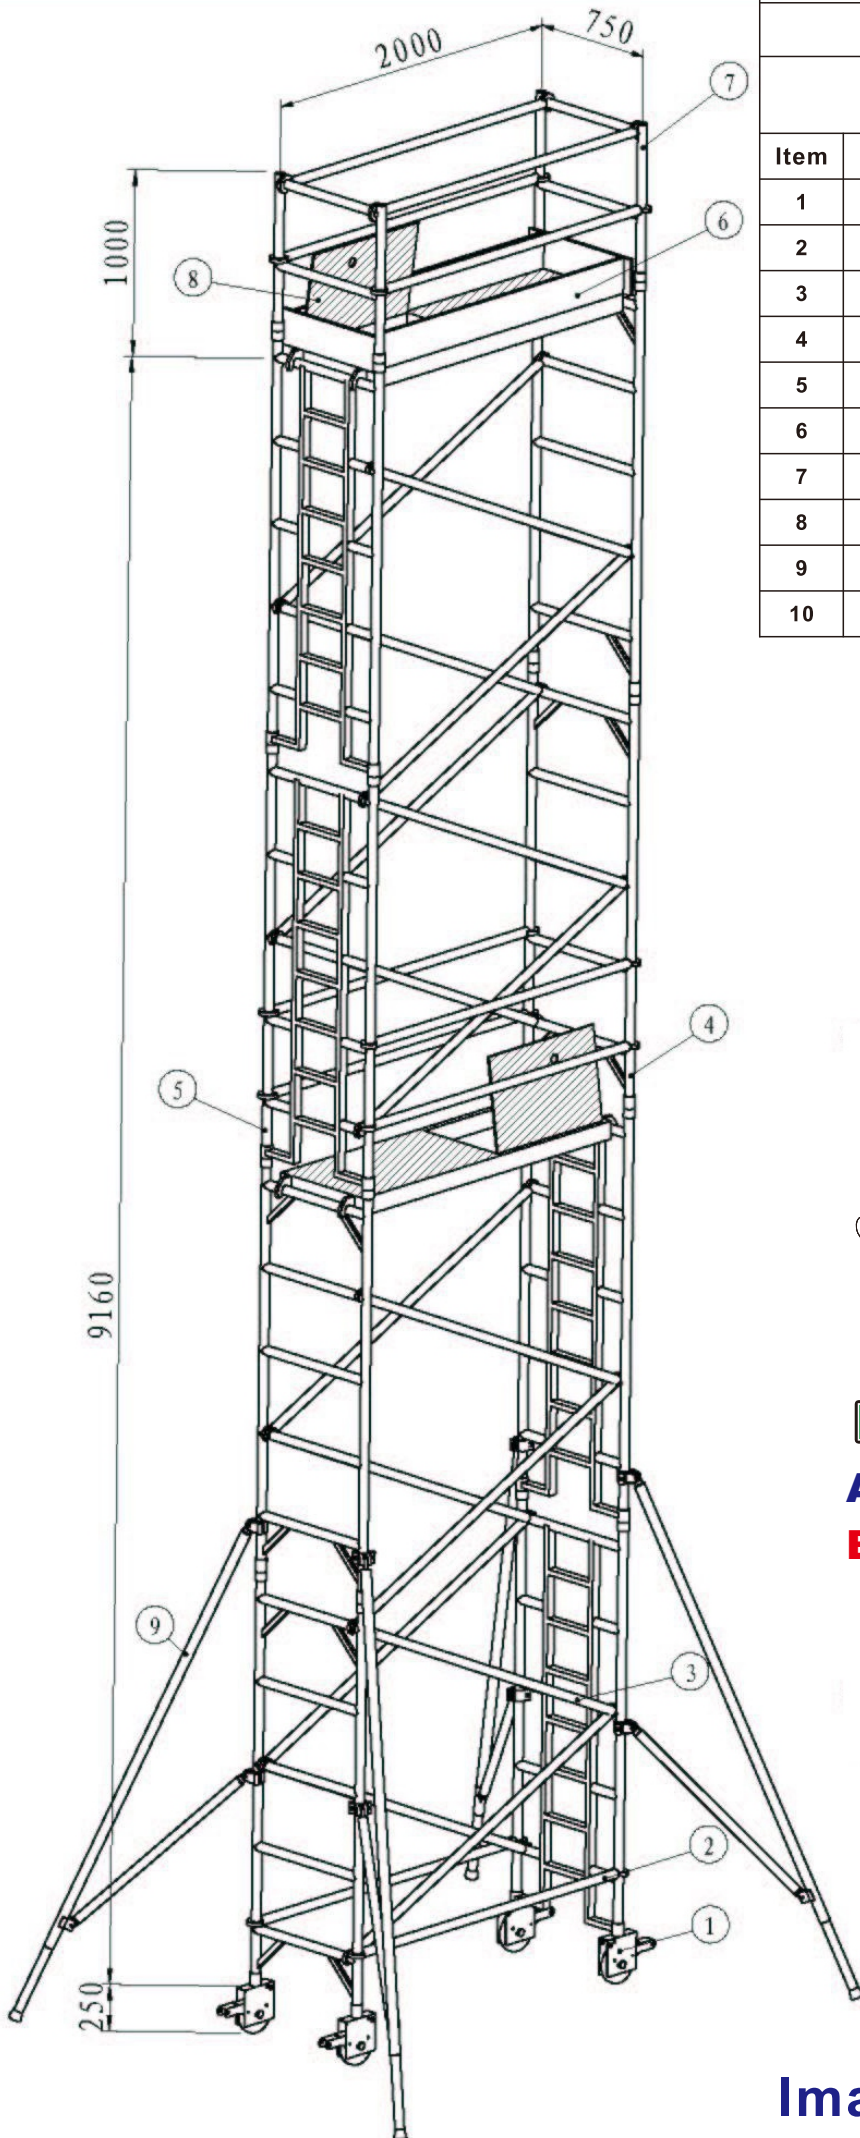

**WPK216 ALUMINIUM FRAME PACKAGE****SINGLE WIDTH LADDER FRAME**

TOWER HEIGHT 10410mm  
 MAX PLATFORM HEIGHT 9410mm

Item	Code No	Description	Qty
1	CW209057	WICKE DS XY 6" PU CASTER	4
2	PHB1	2.0M HORIZONTAL BRACES	10
3	PDB1	2.205M DIAGONAL BRACES	16
4	P5RS	SINGLE WIDTH 5 RUNG SPAN	4
5	P5RLS	SINGLE WIDTH 5 RUNG LADDER	4
6	TW2	SINGLE WIDTH TOEBOARD SETS	1
7	PGRS	SINGLE WIDTH GUARDRAIL	2
8	PTP1	2.0M TRAPDOOR PLATFORM	2
9	PSTA1	3.2M ADJUSTMENT STABILIZERS	4
10	KOU1	D BUCKLE	16