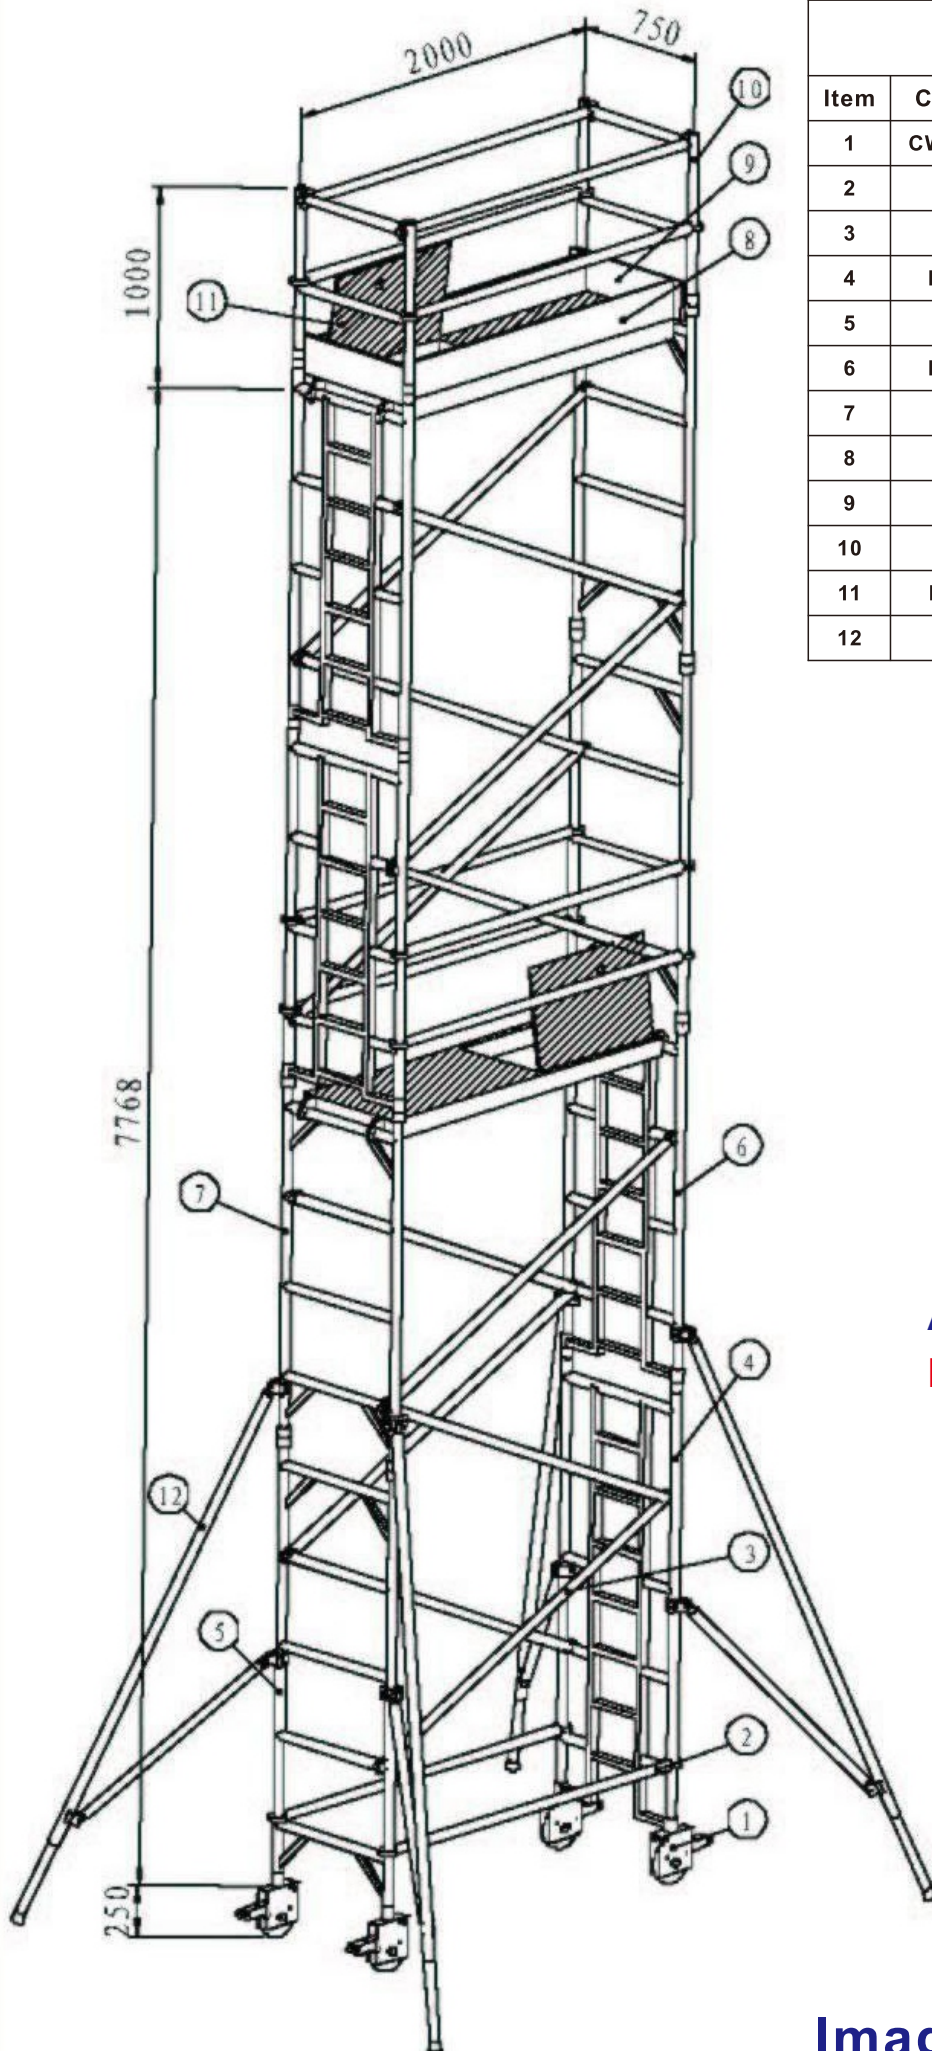

WPK213 ALUMINIUM FRAME PACKAGE**SINGLE WIDTH LADDER FRAME**

TOWER HEIGHT 9020mm
 MAX PLATFORM HEIGHT 8020mm

Item	Code No	Description	Qty
1	CW209057	WICKE DS XY 6" PU CASTER	4
2	PHB1	2.0M HORIZONTAL BRACES	10
3	PDB1	2.205M DIAGONAL BRACES	12
4	P5RLS	SINGLE WIDTH 5 RUNG LADDER	1
5	P5RS	SINGLE WIDTH 5 RUNG SPAN	1
6	P4RLS	SINGLE WIDTH 4 RUNG LADDER	3
7	P4RS	SINGLE WIDTH 4 RUNG SPAN	3
8	TW2	SINGLE WIDTH TOEBOARD SETS	1
9	PGRS	SINGLE WIDTH GUARDRAIL	2
10	PTP1	2.0M TRAPDOOR PLATFORM	2
11	PSTA1	3.2M ADJUSTMENT STABILIZERS	4
12	KOU1	D BUCKLE	16