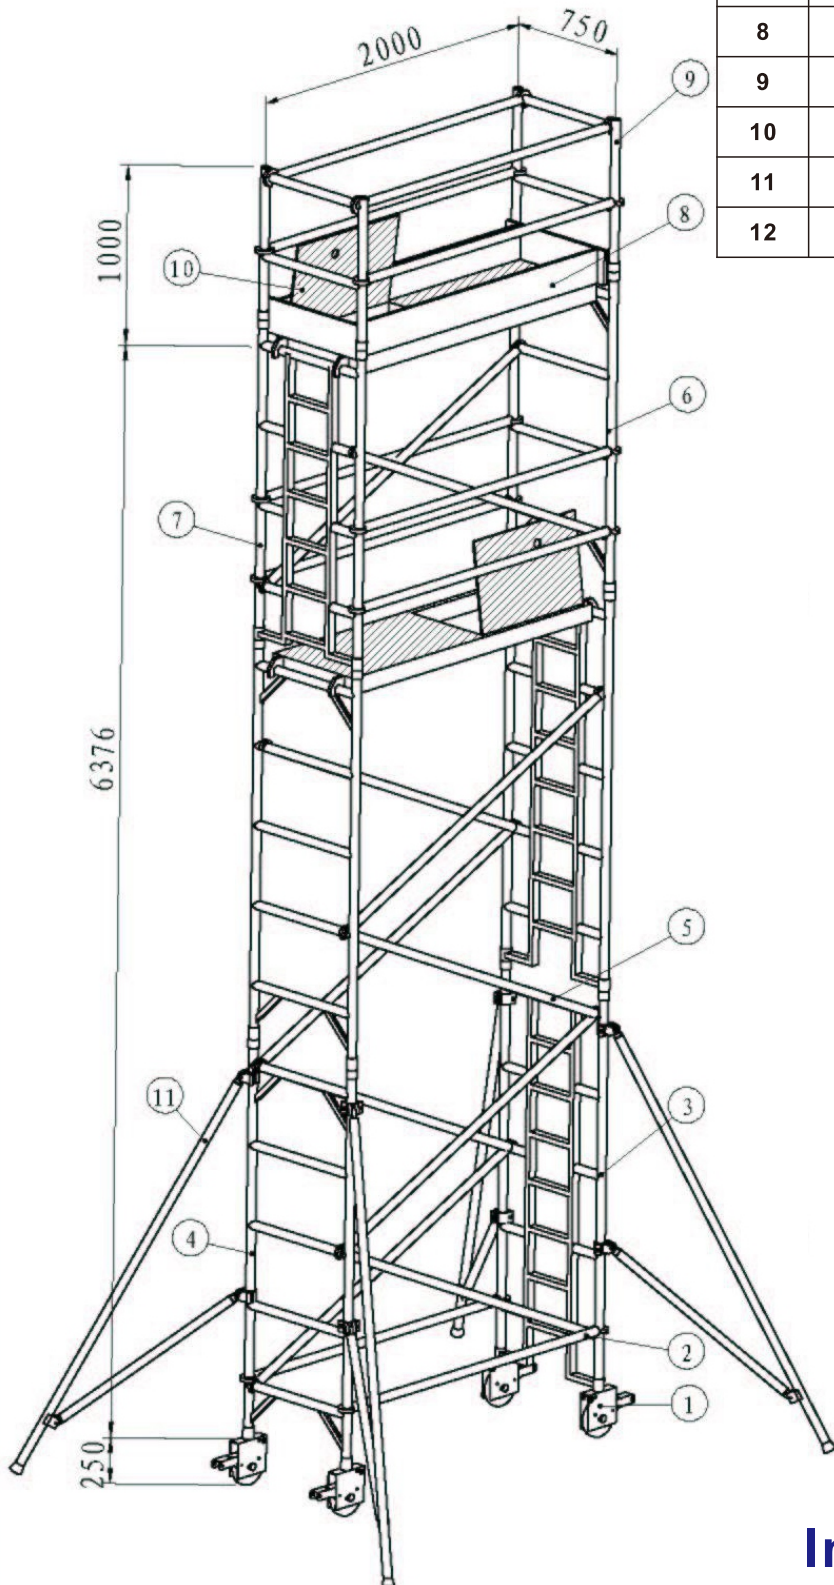

**DR.SCAFFOLD**  
**AUTHENTICATION**  
**BS EN 1004:2004**

**WPK210 ALUMINIUM FRAME PACKAGE**

**SINGLE WIDTH LADDER FRAME**

**TOWER HEIGHT 7630mm**  
**MAX PLATFORM HEIGHT 6630mm**

Item	Code No	Description	Qty
1	CW209057	WICKE DS XY 6" PU CASTER	4
2	PHB1	2.0M HORIZONTAL BRACES	10
3	P5RLS	SINGLE WIDTH 5 RUNG LADDER	2
4	P5RS	SINGLE WIDTH 5 RUNG SPAN	2
5	PDB1	2.205M DIAGONAL BRACES	10
6	P4RS	SINGLE WIDTH 4 RUNG SPAN	1
7	P4RLS	SINGLE WIDTH 4 RUNG LADDER	1
8	TW2	SINGLE WIDTH TOEBOARD SETS	1
9	PGRS	SINGLE WIDTH GUARDRAIL	2
10	PTP1	2.0M TRAPDOOR PLATFORM	2
11	PSTA1	3.2M ADJUSTMENT STABILIZERS	4
12	KOU1	D BUCKLE	12

**Images for reference Only**