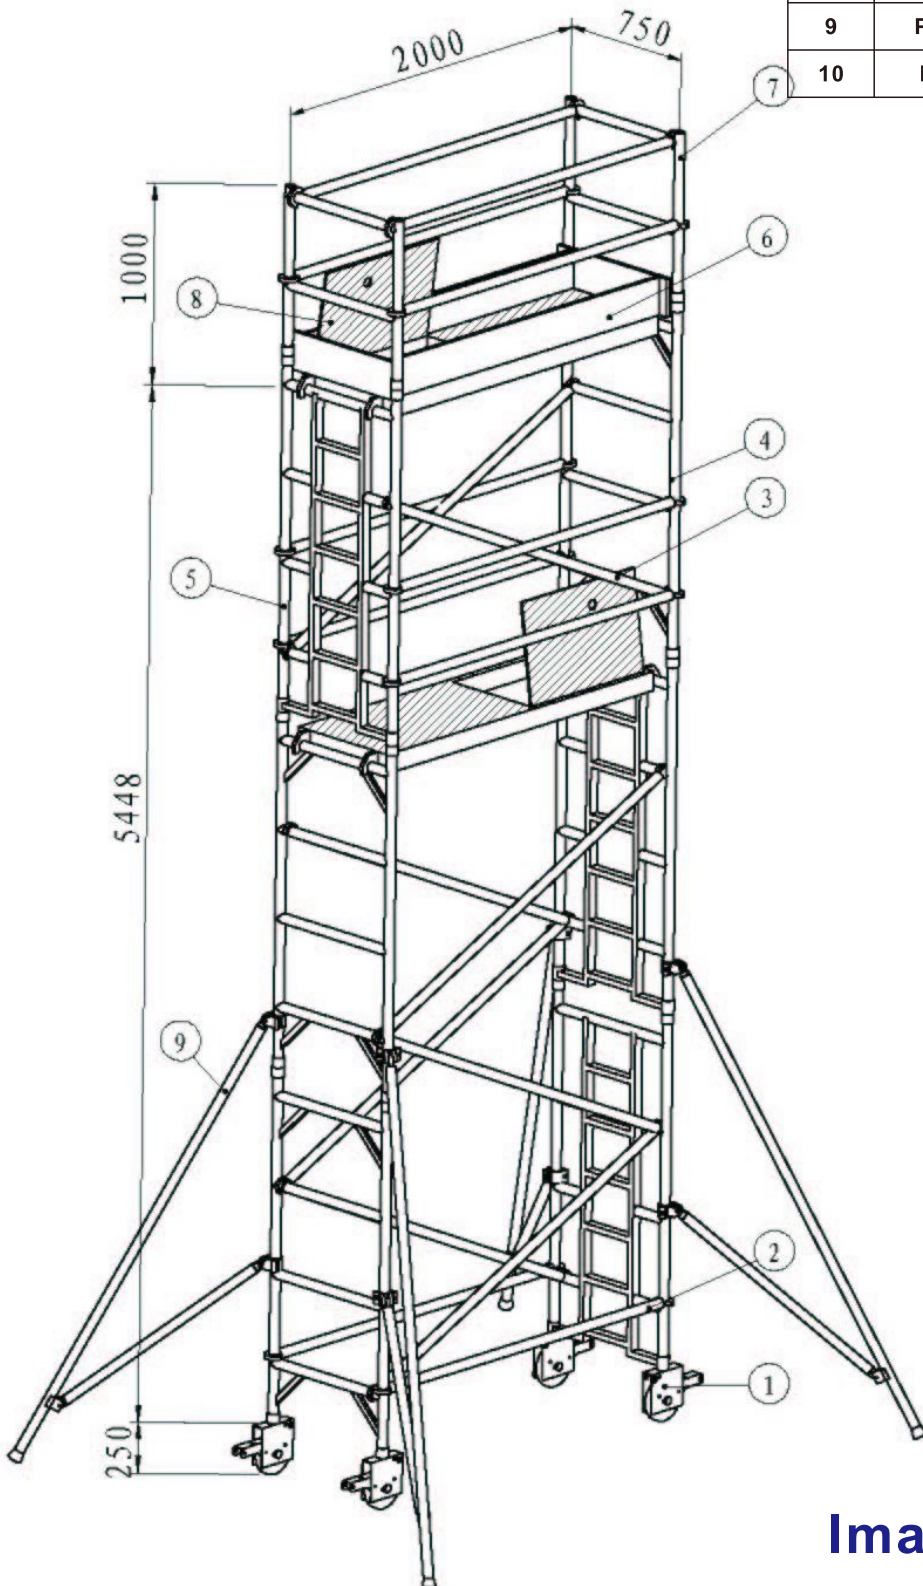

DR.SCAFFOLD

AUTHENTICATION

BS EN 1004:2004

WPK208 ALUMINIUM FRAME PACKAGE

SINGLE WIDTH LADDER FRAME

TOWER HEIGHT 6700mm
MAX PLATFORM HEIGHT 5700mm

Item	Code No	Description	Qty
1	CW209057	WICKE DS XY 6" PU CASTER	4
2	PHB1	2.0M HORIZONTAL BRACES	10
3	PDB1	2.205M DIAGONAL BRACES	8
4	P4RS	SINGLE WIDTH 4 RUNG SPAN	3
5	P4RLS	SINGLE WIDTH 4 RUNG LADDER	3
6	TW2	SINGLE WIDTH TOEBOARD SETS	1
7	PGRS	SINGLE WIDTH GUARDRAIL	2
8	PTP1	2.0M TRAPDOOR PLATFORM	2
9	PSTA1	3.2M ADJUSTMENT STABILIZERS	4
10	KOU1	D BUCKLE	12

Images for reference Only