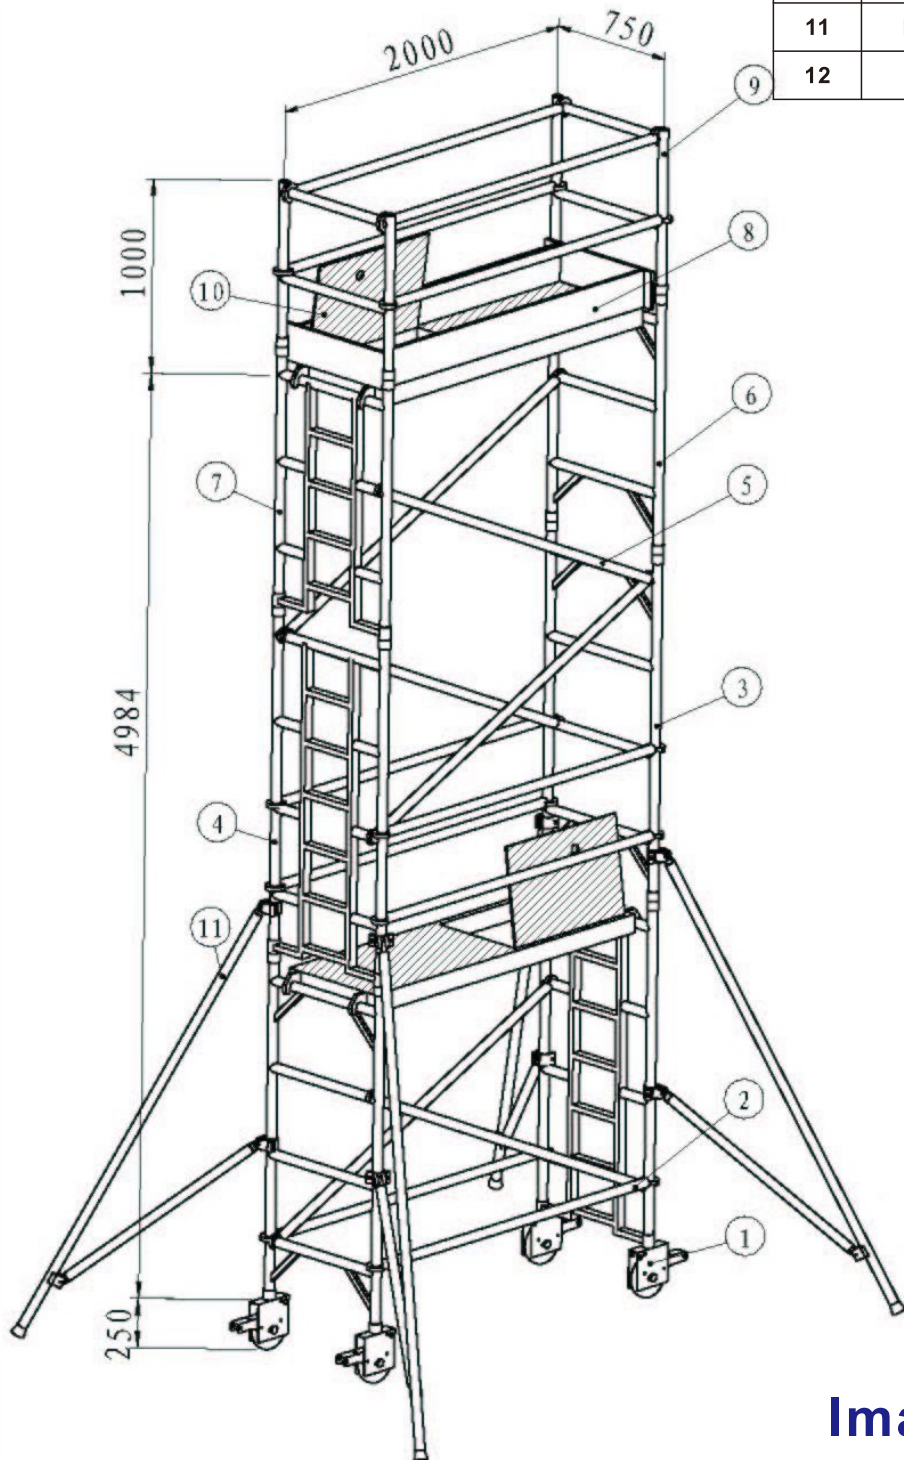

**DR.SCAFFOLD**  
**AUTHENTICATION**  
**BS EN 1004:2004**

**WPK207 ALUMINIUM FRAME PACKAGE**

**SINGLE WIDTH LADDER FRAME**

TOWER HEIGHT 6230mm  
 MAX PLATFORM HEIGHT 5230mm

Item	Code No	Description	Qty
1	CW209057	WICKE DS XY 6" PU CASTER	4
2	PHB1	2.0M HORIZONTAL BRACES	10
3	P4RS	SINGLE WIDTH 4 RUNG SPAN	2
4	P4RLS	SINGLE WIDTH 4 RUNG LADDER	2
5	PDB1	2.205M DIAGONAL BRACES	6
6	P3RS	SINGLE WIDTH 3 RUNG SPAN	1
7	P3RLS	SINGLE WIDTH 3 RUNG LADDER	1
8	TW2	SINGLE WIDTH TOEBOARD SETS	1
9	PGRS	SINGLE WIDTH GUARDRAIL	2
10	PTP1	2.0M TRAPDOOR PLATFORM	2
11	PSTA1	3.2M ADJUSTMENT STABILIZERS	4
12	KOU1	D BUCKLE	12

**Images for reference Only**