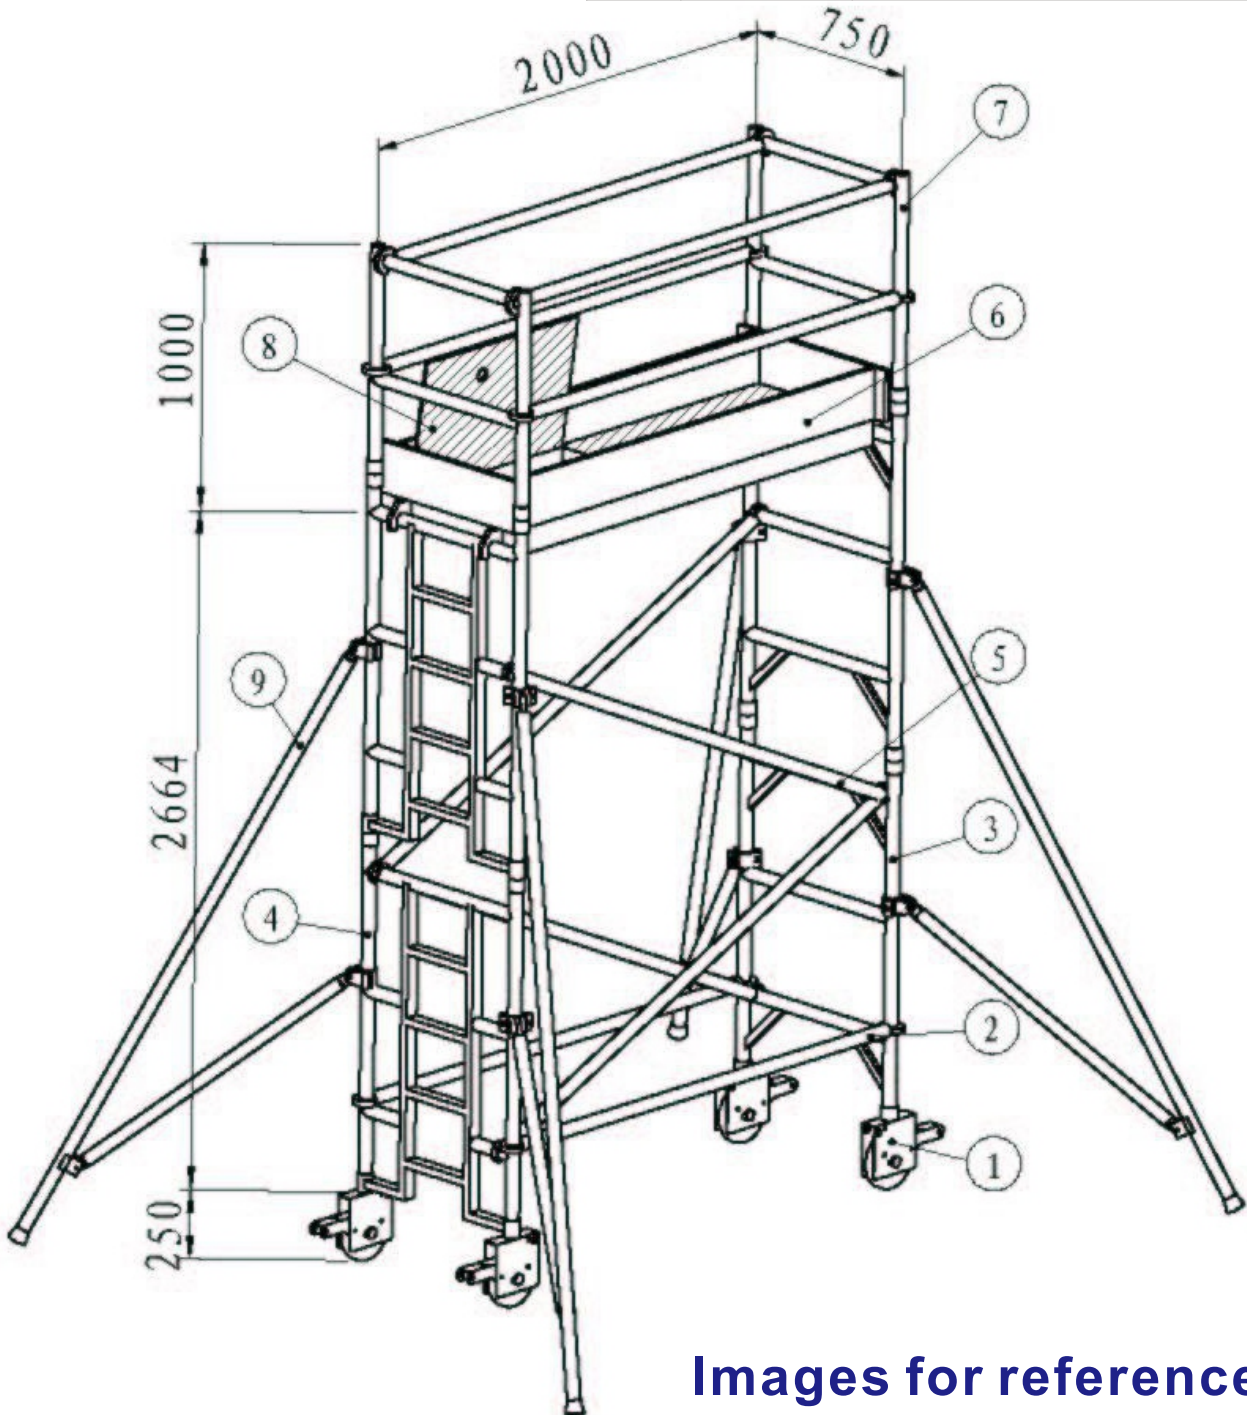

**DR.SCAFFOLD**  
**AUTHENTICATION**  
**BS EN 1004:2004**

**WPK202 ALUMINIUM FRAME PACKAGE**

**SINGLE WIDTH LADDER FRAME**

TOWER HEIGHT 3910mm  
 MAX PLATFORM HEIGHT 2910mm

Item	Code No	Description	Qty
1	CW209057	WICKE DS XY 6" PU CASTER	4
2	PHB1	2.0M HORIZONTAL BRACES	6
3	P3RS	SINGLE WIDTH 3 RUNG SPAN	2
4	P3RLS	SINGLE WIDTH 3 RUNG LADDER	2
5	PDB1	2.205M DIAGONAL BRACES	4
6	TW2	SINGLE WIDTH TOEBOARD SETS	1
7	PGRS	SINGLE WIDTH GUARDRAIL	2
8	PTP1	2.0M TRAPDOOR PLATFORM	1
9	PSTA1	3.2M ADJUSTMENT STABILIZERS	4
10	KOU1	D BUCKLE	8

**Images for reference Only**