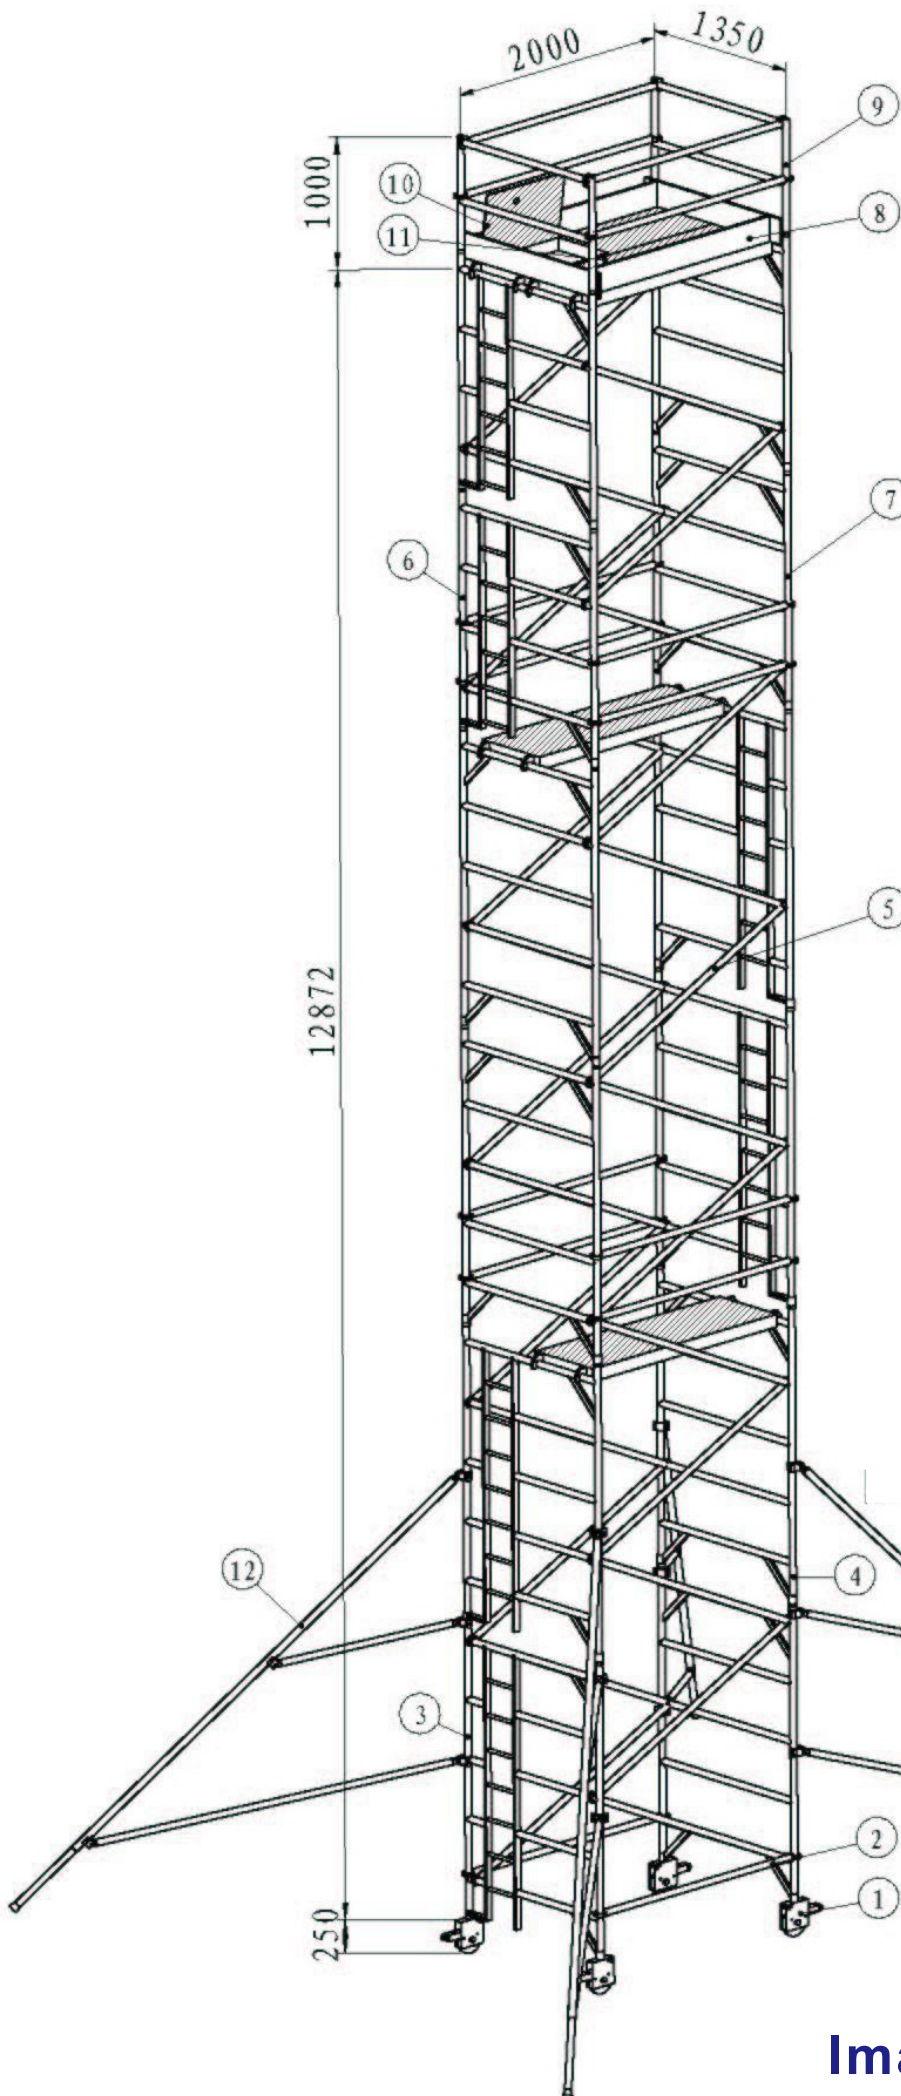

**WPK124 ALUMINIUM FRAME PACKAGE**

**DOUBLE WIDTH LADDER FRAME**

TOWER HEIGHT 14122mm  
MAX PLATFORM HEIGHT 13120mm

Item	Code No	Description	Qty
1	CW209057	WICKE DS XY 6" PU CASTER	4
2	PHB1	2.0M HORIZONTAL BRACES	14
3	P5RLD	DOUBLE WIDTH 5 RUNG LADDER	4
4	P5RD	DOUBLE WIDTH 5 RUNG SPAN	4
5	PDB1	2.205M DIAGONAL BRACES	26
6	P4RLD	DOUBLE WIDTH 4 RUNG LADDER	2
7	P4RD	DOUBLE WIDTH 4 RUNG SPAN	2
8	TW1	DOUBLE WIDTH TOEBOARD SETS	1
9	PGRD	DOUBLE WIDTH GUARDRAIL	2
10	PTP1	2.0M TRAPDOOR PLATFORM	1
11	PTP1	2.0M TRAPDOOR PLATFORM	3
12	PSTA2	4.6M ADJUSTMENT STABILIZERS	4
13	KOU1	D BUCKLE	24