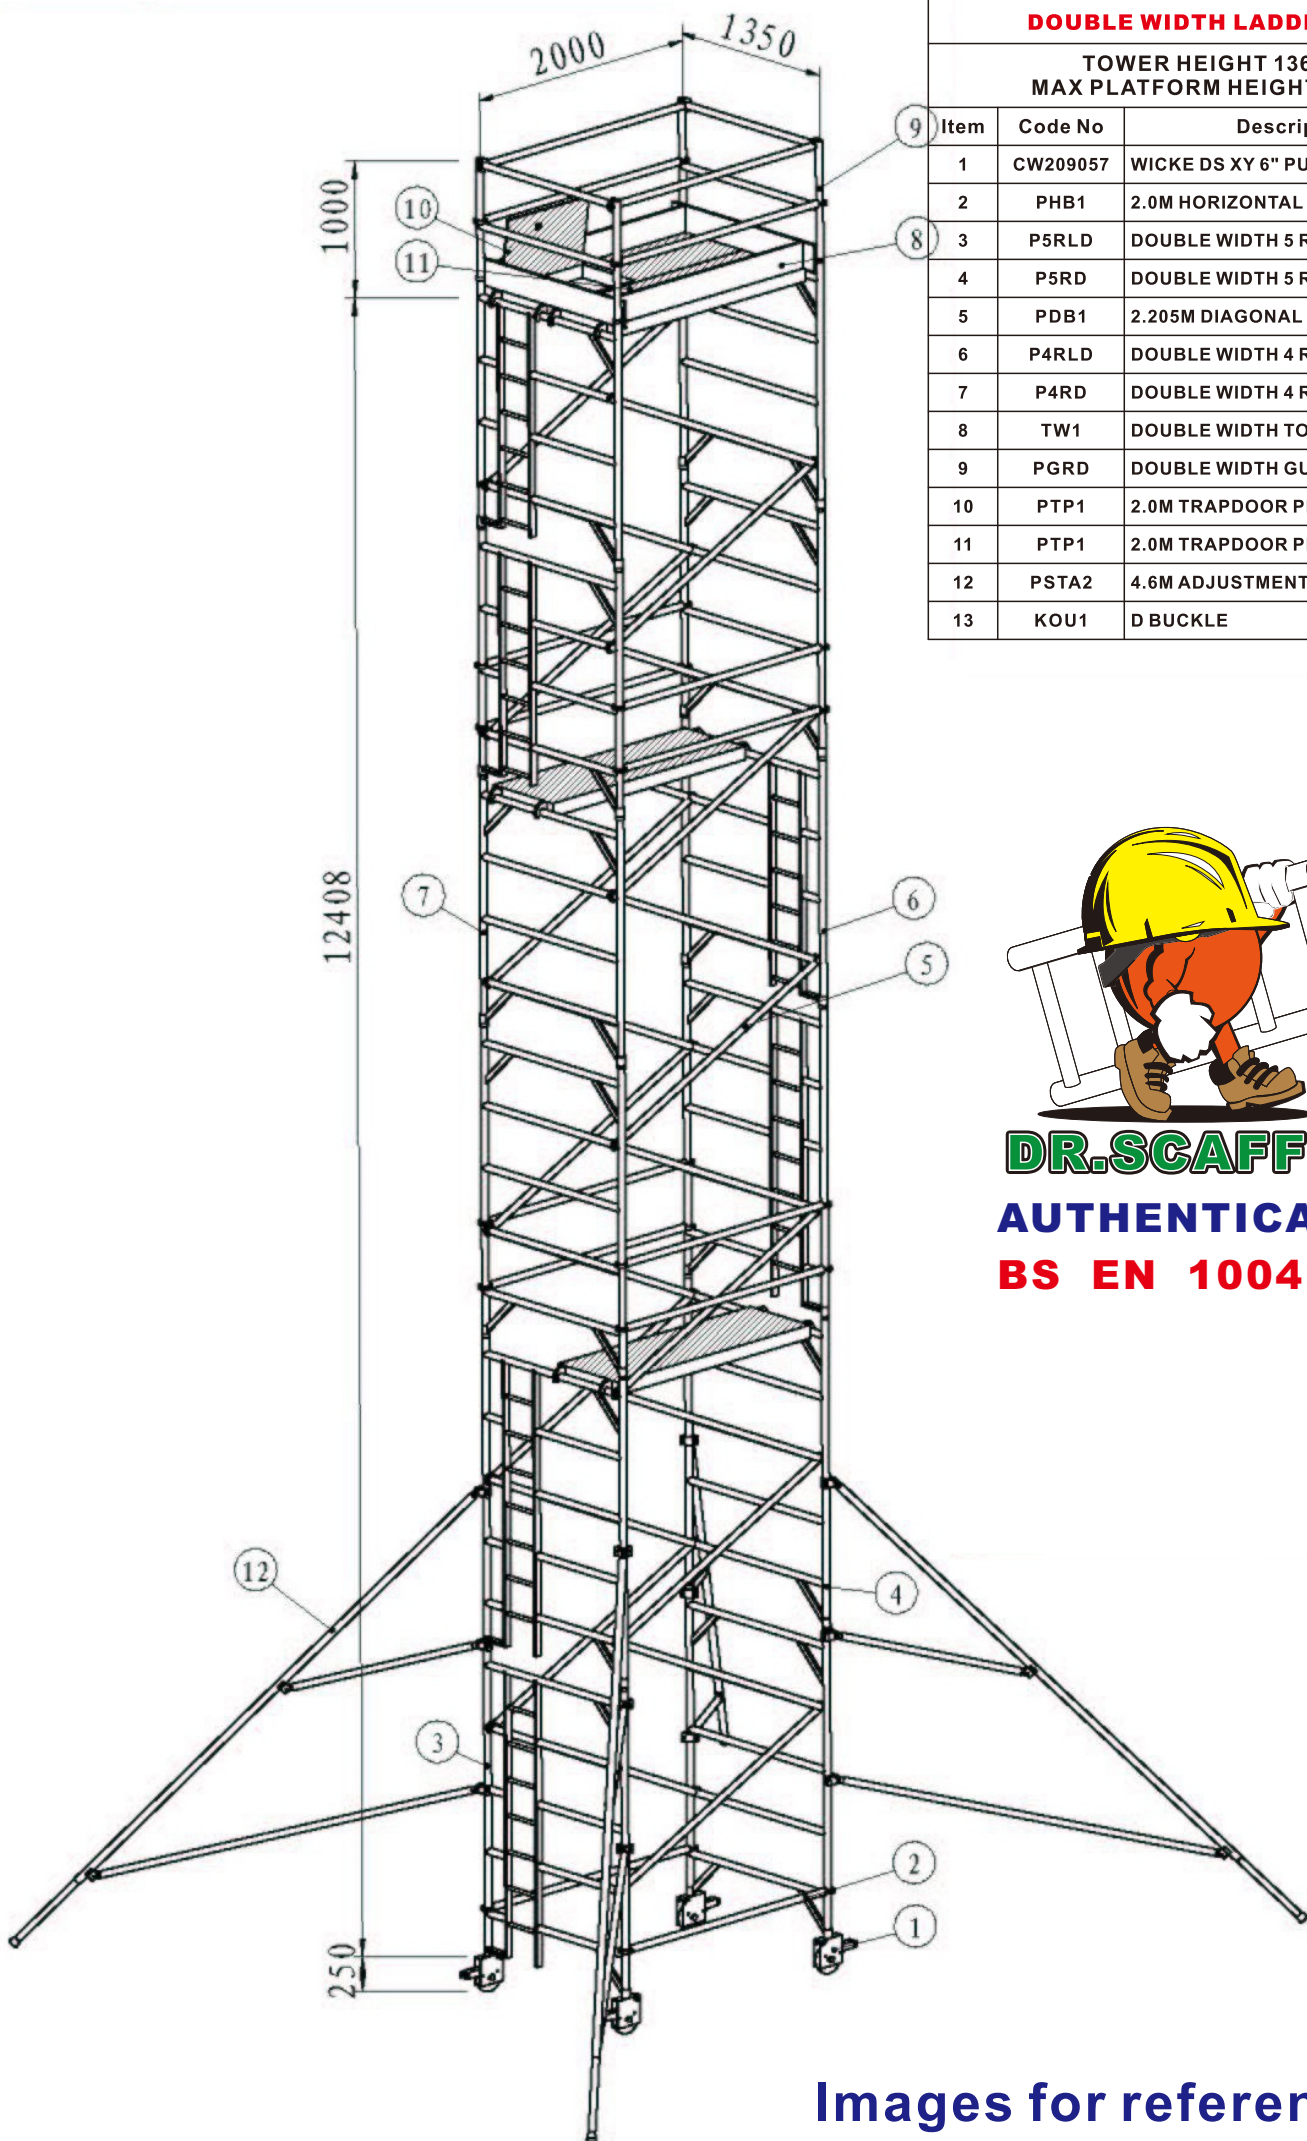

**WPK123 ALUMINIUM FRAME PACKAGE**

**DOUBLE WIDTH LADDER FRAME**

TOWER HEIGHT 13660mm  
MAX PLATFORM HEIGHT 12660mm

Item	Code No	Description	Qty
1	CW209057	WICKE DS XY 6" PU CASTER	4
2	PHB1	2.0M HORIZONTAL BRACES	14
3	P5RLD	DOUBLE WIDTH 5 RUNG LADDER	3
4	P5RD	DOUBLE WIDTH 5 RUNG SPAN	3
5	PDB1	2.205M DIAGONAL BRACES	24
6	P4RLD	DOUBLE WIDTH 4 RUNG LADDER	3
7	P4RD	DOUBLE WIDTH 4 RUNG SPAN	3
8	TW1	DOUBLE WIDTH TOEBOARD SETS	1
9	PGRD	DOUBLE WIDTH GUARDRAIL	2
10	PTP1	2.0M TRAPDOOR PLATFORM	1
11	PTP1	2.0M TRAPDOOR PLATFORM	3
12	PSTA2	4.6M ADJUSTMENT STABILIZERS	4
13	KOU1	D BUCKLE	24