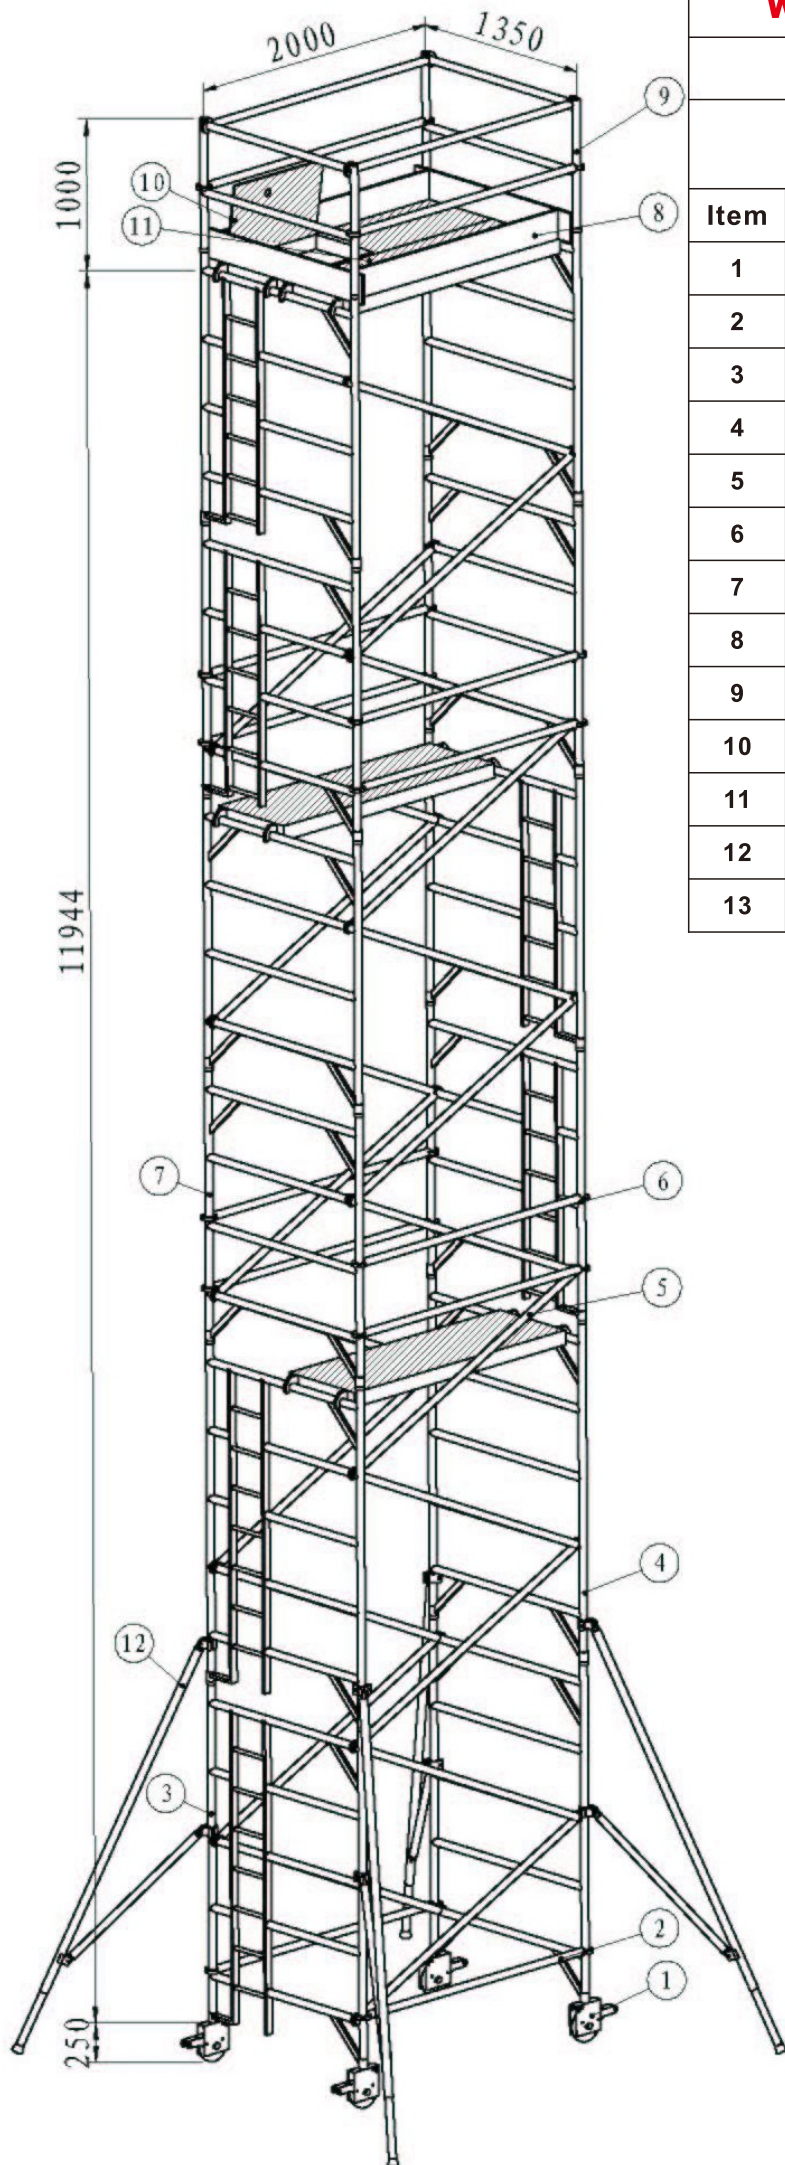

WPK122 ALUMINIUM FRAME PACKAGE

DOUBLE WIDTH LADDER FRAME

TOWER HEIGHT 13190mm
MAX PLATFORM HEIGHT 12190mm

Item	Code No	Description	Qty
1	CW209057	WICKE DS XY 6" PU CASTER	4
2	PHB1	2.0M HORIZONTAL BRACES	14
3	P5RLD	DOUBLE WIDTH 5 RUNG LADDER	2
4	P5RD	DOUBLE WIDTH 5 RUNG SPAN	2
5	PDB1	2.205M DIAGONAL BRACES	22
6	P4RLD	DOUBLE WIDTH 4 RUNG LADDER	4
7	P4RD	DOUBLE WIDTH 4 RUNG SPAN	4
8	TW1	DOUBLE WIDTH TOEBOARD SETS	1
9	PGRD	DOUBLE WIDTH GUARDRAIL	2
10	PTP1	2.0M TRAPDOOR PLATFORM	1
11	PTP1	2.0M TRAPDOOR PLATFORM	3
12	PSTA1	3.2M ADJUSTMENT STABILIZERS	4
13	KOU1	D BUCKLE	24