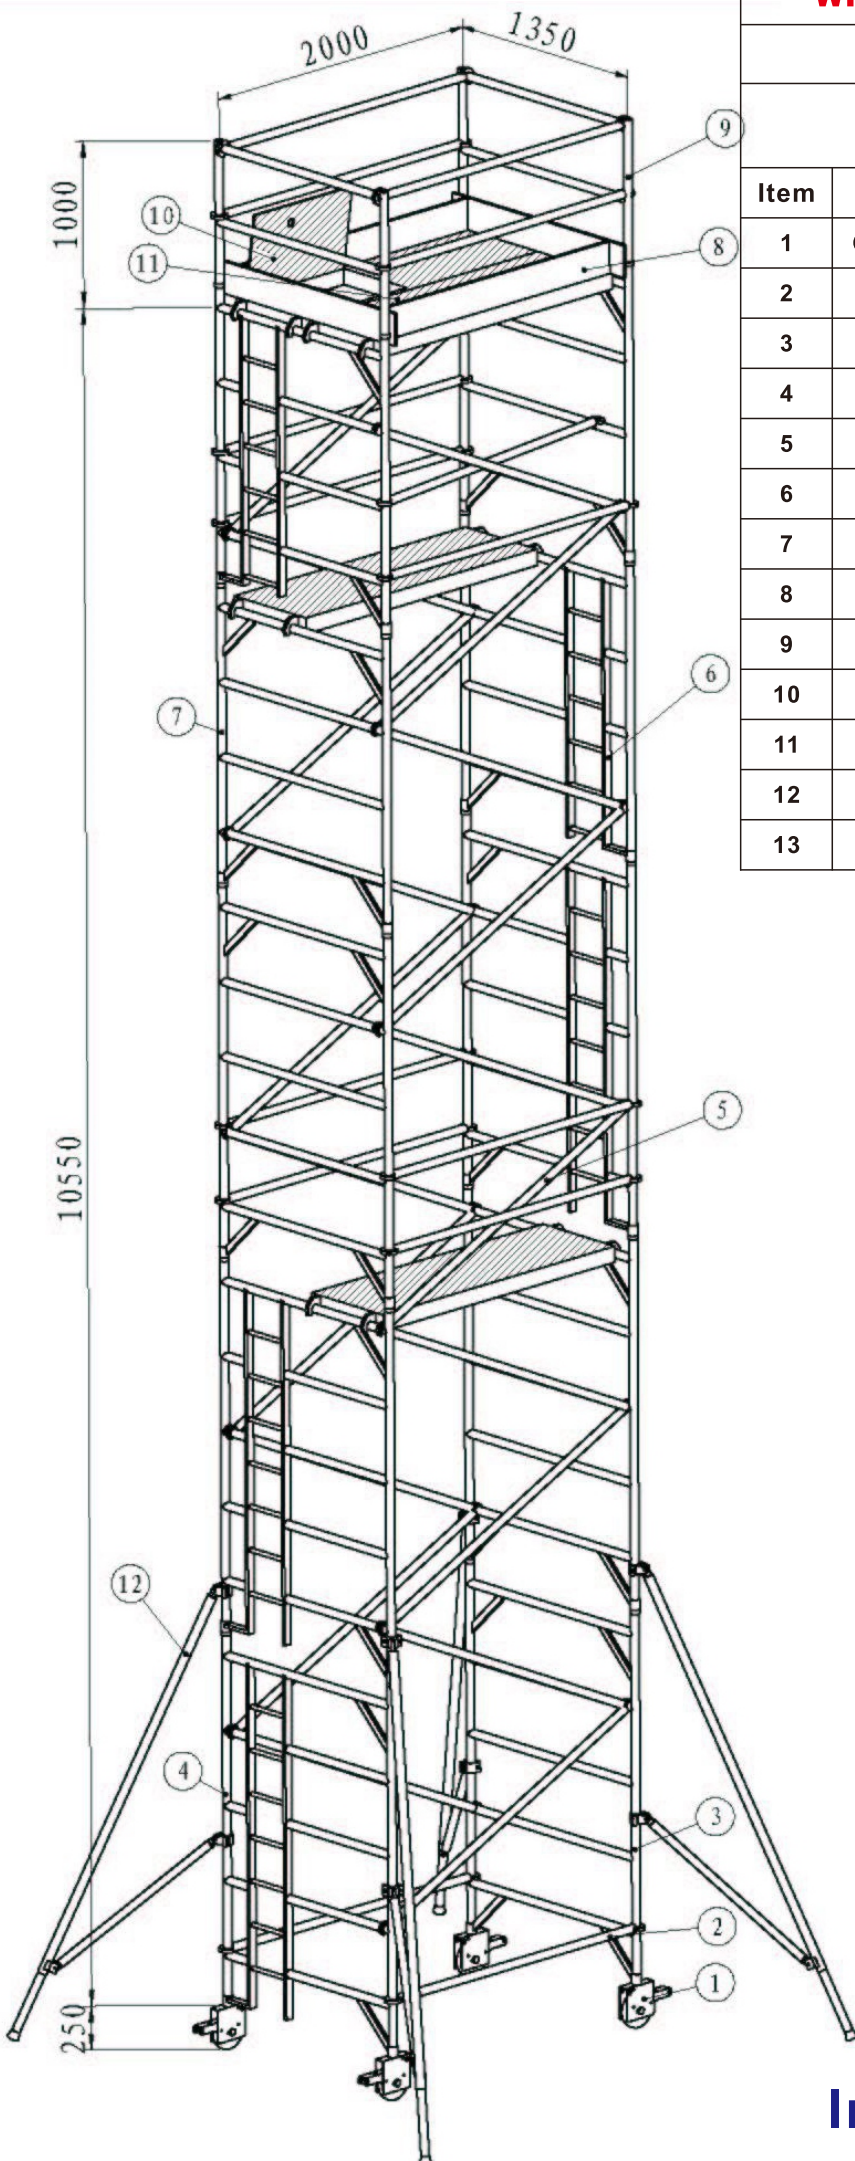

WPK119 ALUMINIUM FRAME PACKAGE

DOUBLE WIDTH LADDER FRAME

TOWER HEIGHT 11800mm
MAX PLATFORM HEIGHT 10800mm

Item	Code No	Description	Qty
1	CW209057	WICKE DS XY 6" PU CASTER	4
2	PHB1	2.0M HORIZONTAL BRACES	14
3	P5RLD	DOUBLE WIDTH 5 RUNG LADDER	3
4	P5RD	DOUBLE WIDTH 5 RUNG SPAN	3
5	PDB1	2.205M DIAGONAL BRACES	20
6	P4RLD	DOUBLE WIDTH 4 RUNG LADDER	2
7	P4RD	DOUBLE WIDTH 4 RUNG SPAN	2
8	TW1	DOUBLE WIDTH TOEBOARD SETS	1
9	PGRD	DOUBLE WIDTH GUARDRAIL	2
10	PTP1	2.0M TRAPDOOR PLATFORM	1
11	PTP1	2.0M TRAPDOOR PLATFORM	3
12	PSTA1	3.2M ADJUSTMENT STABILIZERS	4
13	KOU1	D BUCKLE	20