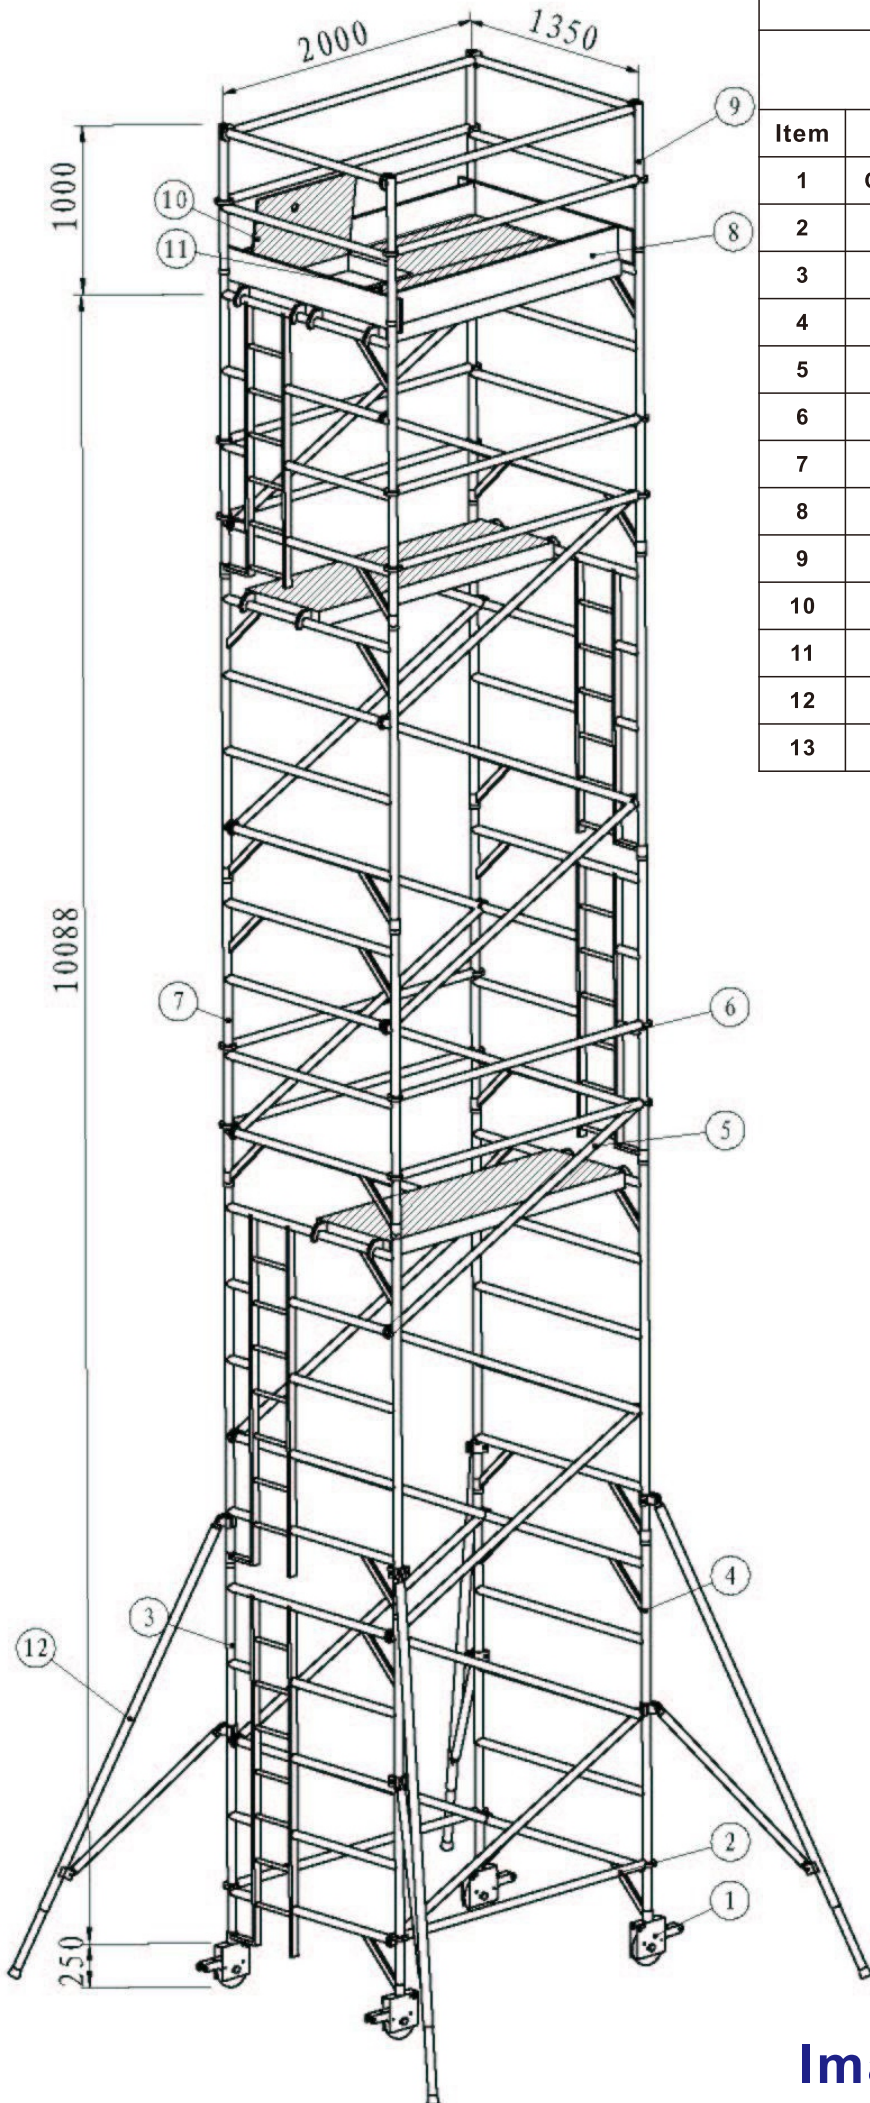

WPK118 ALUMINIUM FRAME PACKAGE**DOUBLE WIDTH LADDER FRAME**

TOWER HEIGHT 11340mm
 MAX PLATFORM HEIGHT 10340mm

Item	Code No	Description	Qty
1	CW209057	WICKE DS XY 6" PU CASTER	4
2	PHB1	2.0M HORIZONTAL BRACES	14
3	P5RLD	DOUBLE WIDTH 5 RUNG LADDER	2
4	P5RD	DOUBLE WIDTH 5 RUNG SPAN	2
5	PDB1	2.205M DIAGONAL BRACES	20
6	P4RLD	DOUBLE WIDTH 4 RUNG LADDER	3
7	P4RD	DOUBLE WIDTH 4 RUNG SPAN	3
8	TW1	DOUBLE WIDTH TOEBOARD SETS	1
9	PGRD	DOUBLE WIDTH GUARDRAIL	2
10	PTP1	2.0M TRAPDOOR PLATFORM	1
11	PTP1	2.0M TRAPDOOR PLATFORM	3
12	PSTA1	3.2M ADJUSTMENT STABILIZERS	4
13	KOU1	D BUCKLE	20