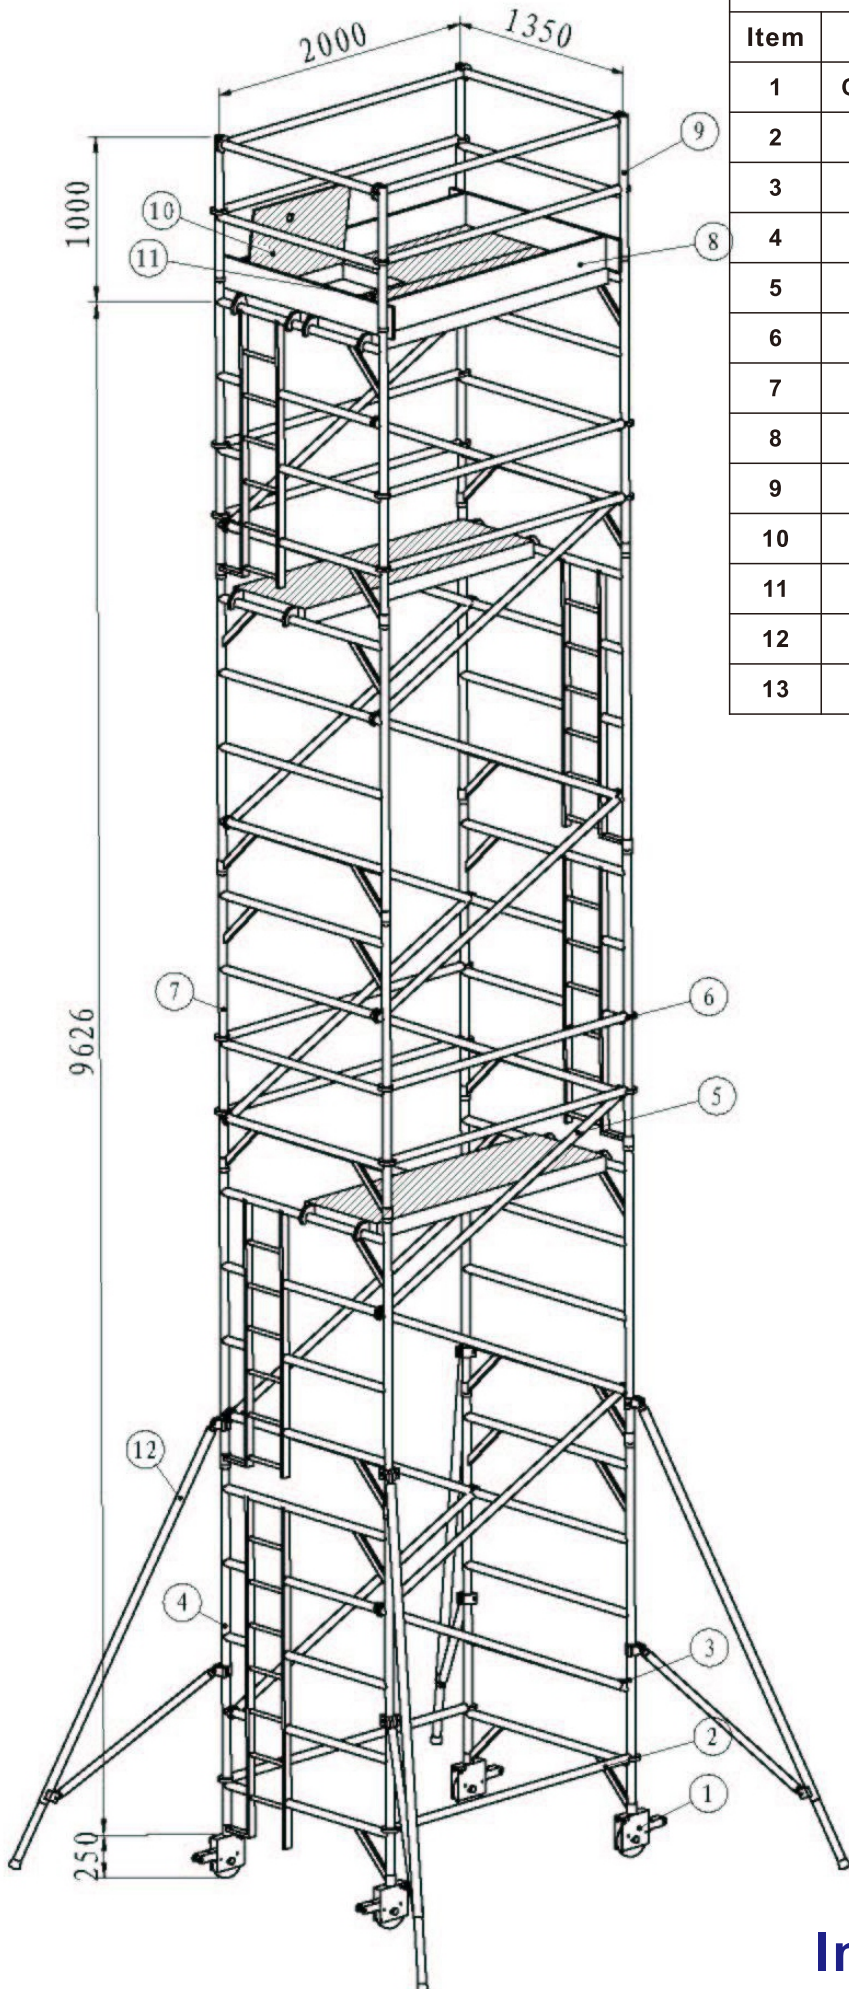

WPK117 ALUMINIUM FRAME PACKAGE**DOUBLE WIDTH LADDER FRAME**

TOWER HEIGHT 10870mm
 MAX PLATFORM HEIGHT 9870mm

Item	Code No	Description	Qty
1	CW209057	WICKE DS XY 6" PU CASTER	4
2	PHB1	2.0M HORIZONTAL BRACES	14
3	P5RLD	DOUBLE WIDTH 5 RUNG LADDER	1
4	P5RD	DOUBLE WIDTH 5 RUNG SPAN	1
5	PDB1	2.205M DIAGONAL BRACES	18
6	P4RLD	DOUBLE WIDTH 4 RUNG LADDER	4
7	P4RD	DOUBLE WIDTH 4 RUNG SPAN	4
8	TW1	DOUBLE WIDTH TOEBOARD SETS	1
9	PGRD	DOUBLE WIDTH GUARDRAIL	2
10	PTP1	2.0M TRAPDOOR PLATFORM	1
11	PTP1	2.0M TRAPDOOR PLATFORM	3
12	PSTA1	3.2M ADJUSTMENT STABILIZERS	4
13	KOU1	D BUCKLE	20