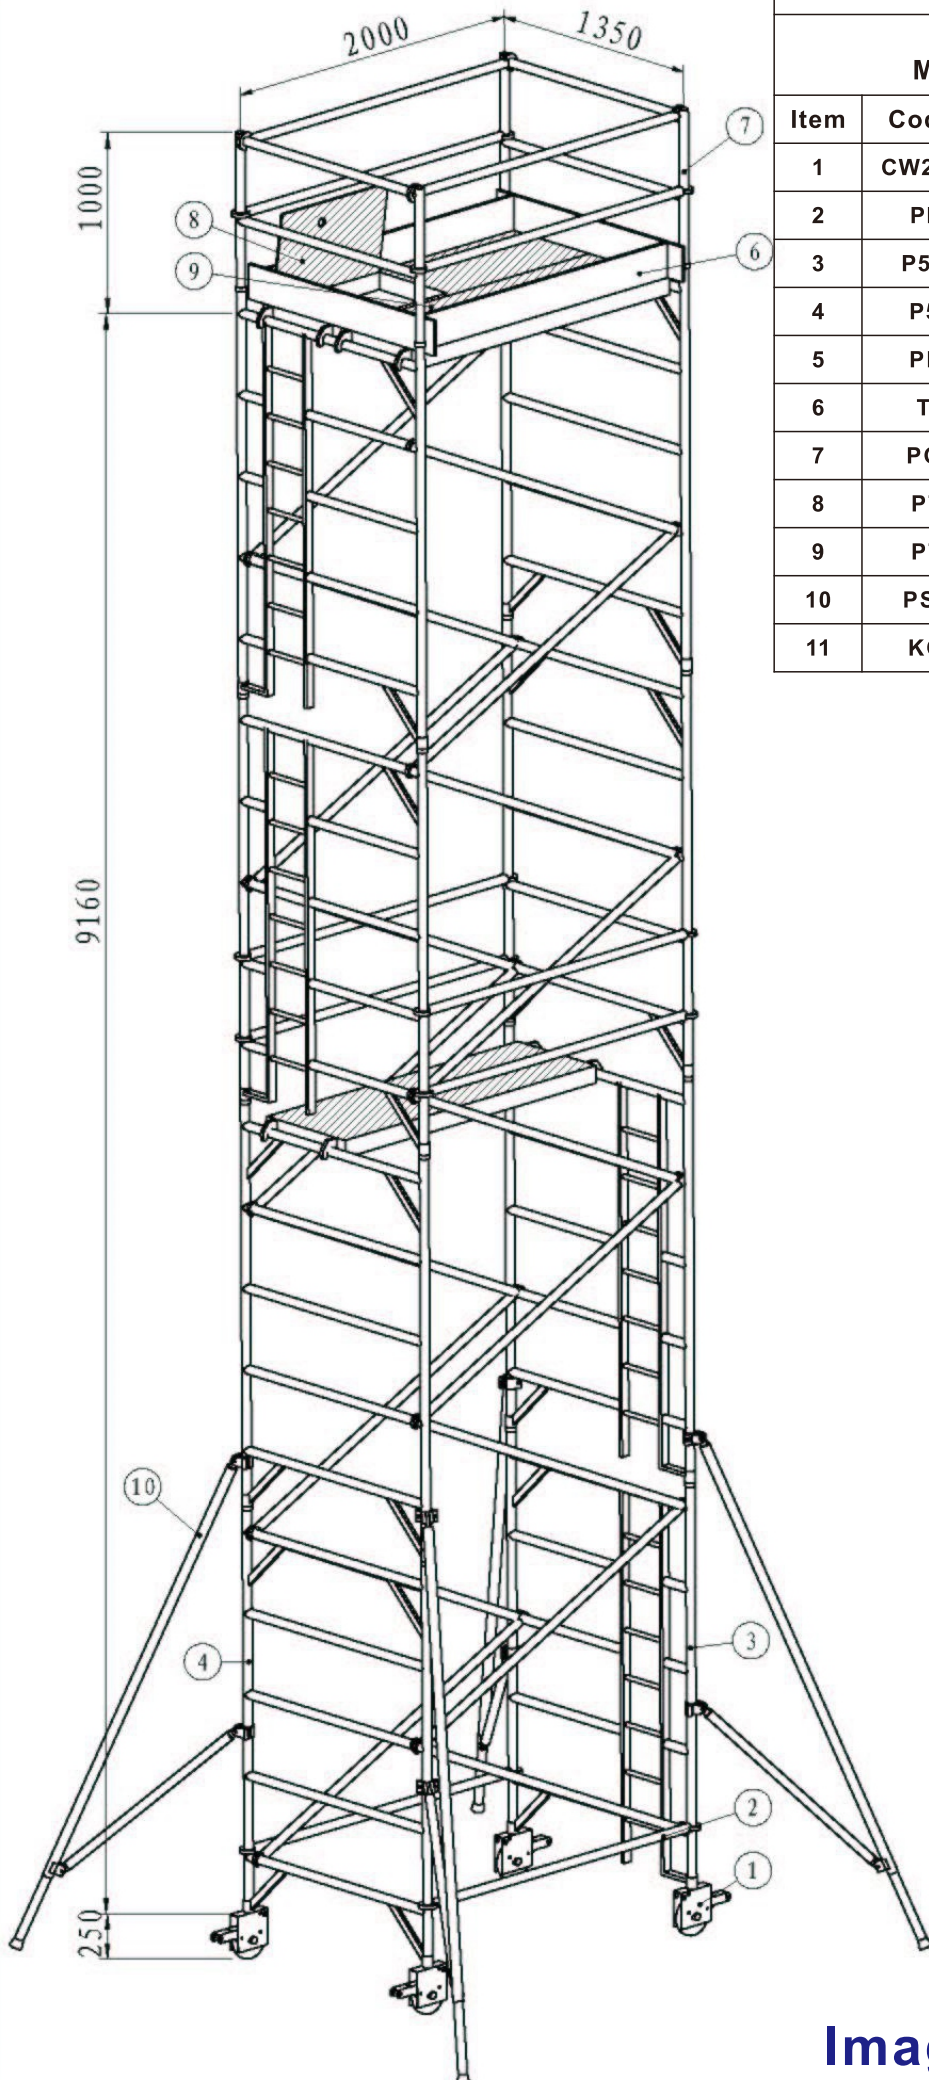

WPK116 ALUMINIUM FRAME PACKAGE

DOUBLE WIDTH LADDER FRAME

**TOWER HEIGHT 10410mm
MAX PLATFORM HEIGHT 9410mm**

Item	Code No	Description	Qty
1	CW209057	WICKE DS XY 6" PU CASTER	4
2	PHB1	2.0M HORIZONTAL BRACES	10
3	P5RLD	DOUBLE WIDTH 5 RUNG LADDER	4
4	P5RD	DOUBLE WIDTH 5 RUNG SPAN	4
5	PDB1	2.205M DIAGONAL BRACES	18
6	TW1	DOUBLE WIDTH TOEBOARD SETS	1
7	PGRD	DOUBLE WIDTH GUARDRAIL	2
8	PTP1	2.0M TRAPDOOR PLATFORM	1
9	PTP1	2.0M TRAPDOOR PLATFORM	2
10	PSTA1	3.2M ADJUSTMENT STABILIZERS	4
11	KOU1	D BUCKLE	16

DR.SCAFFOLD

AUTHENTICATION

BS EN 1004:2004

Images for reference Only