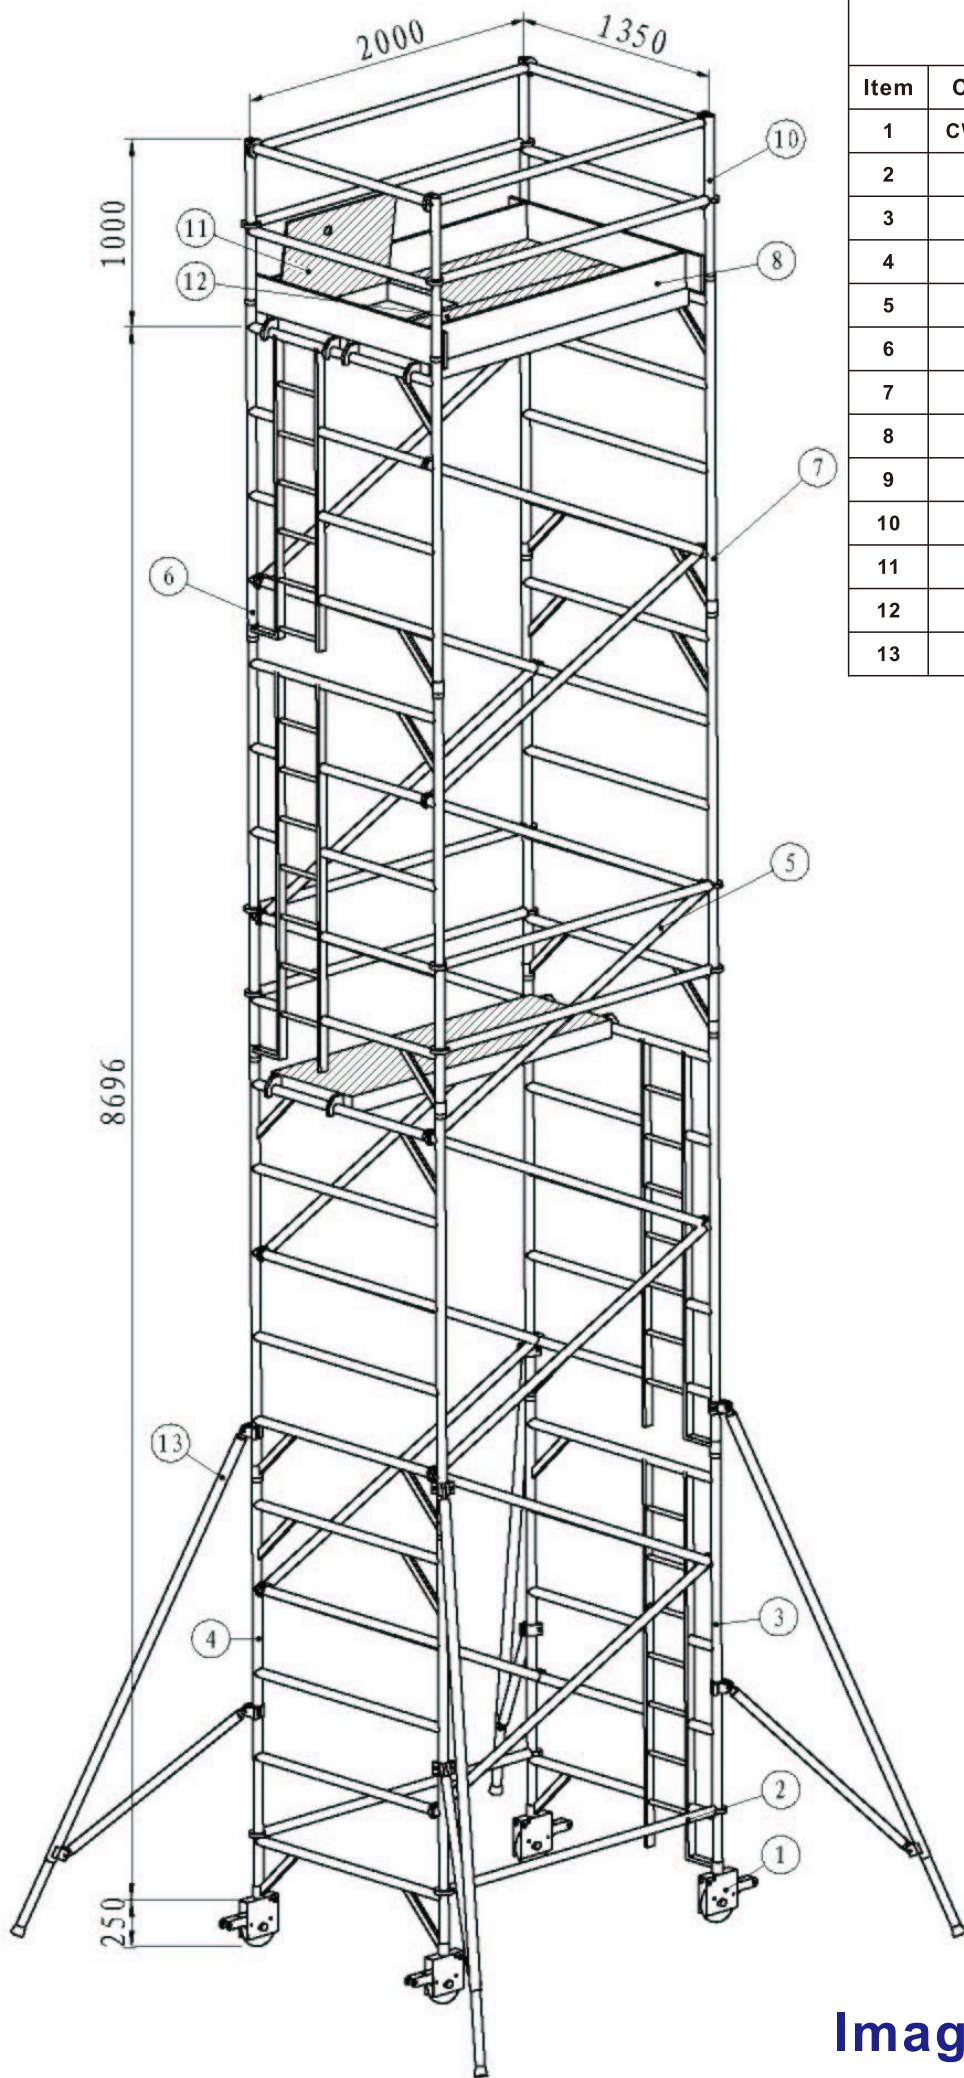

Images for reference Only