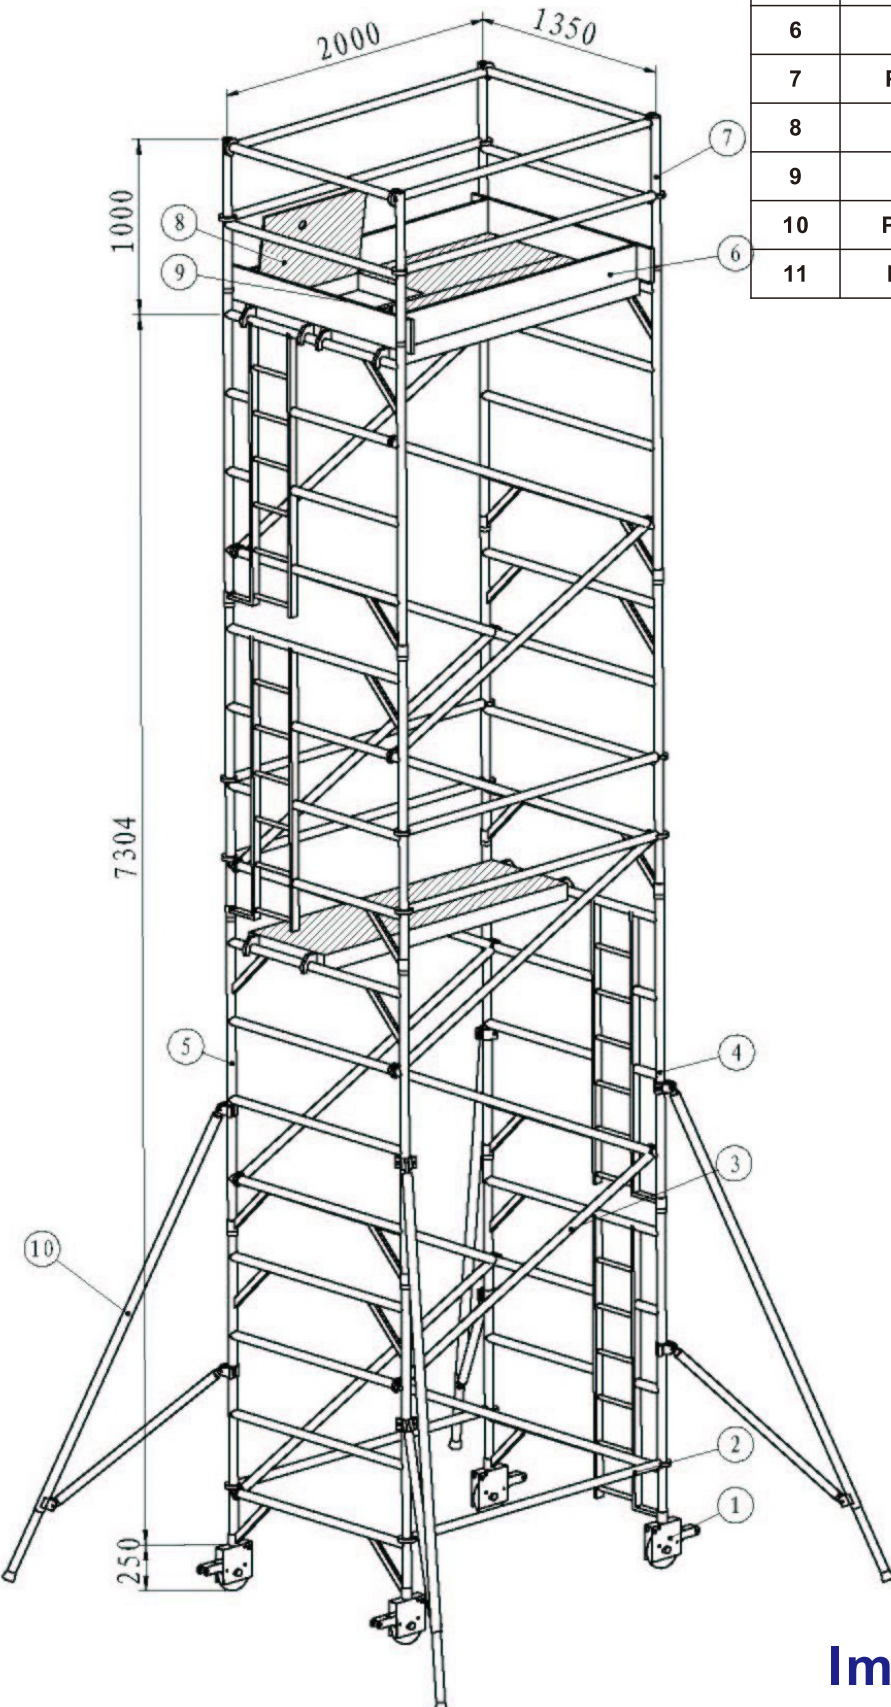

**DR.SCAFFOLD**  
**AUTHENTICATION**  
**BS EN 1004:2004**

**WPK112 ALUMINIUM FRAME PACKAGE**

**DOUBLE WIDTH LADDER FRAME**

TOWER HEIGHT 8550mm  
 MAX PLATFORM HEIGHT 7550mm

Item	Code No	Description	Qty
1	CW209057	WICKE DS XY 6" PU CASTER	4
2	PHB1	2.0M HORIZONTAL BRACES	10
3	PDB1	2.205M DIAGONAL BRACES	14
4	P4RLD	DOUBLE WIDTH 4 RUNG LADDER	4
5	P4RD	DOUBLE WIDTH 4 RUNG SPAN	4
6	TW1	DOUBLE WIDTH TOEBOARD SETS	1
7	PGRD	DOUBLE WIDTH GUARDRAIL	2
8	PTP1	2.0M TRAPDOOR PLATFORM	1
9	PTP1	2.0M TRAPDOOR PLATFORM	2
10	PSTA1	3.2M ADJUSTMENT STABILIZERS	4
11	KOU1	D BUCKLE	16

**Images for reference Only**