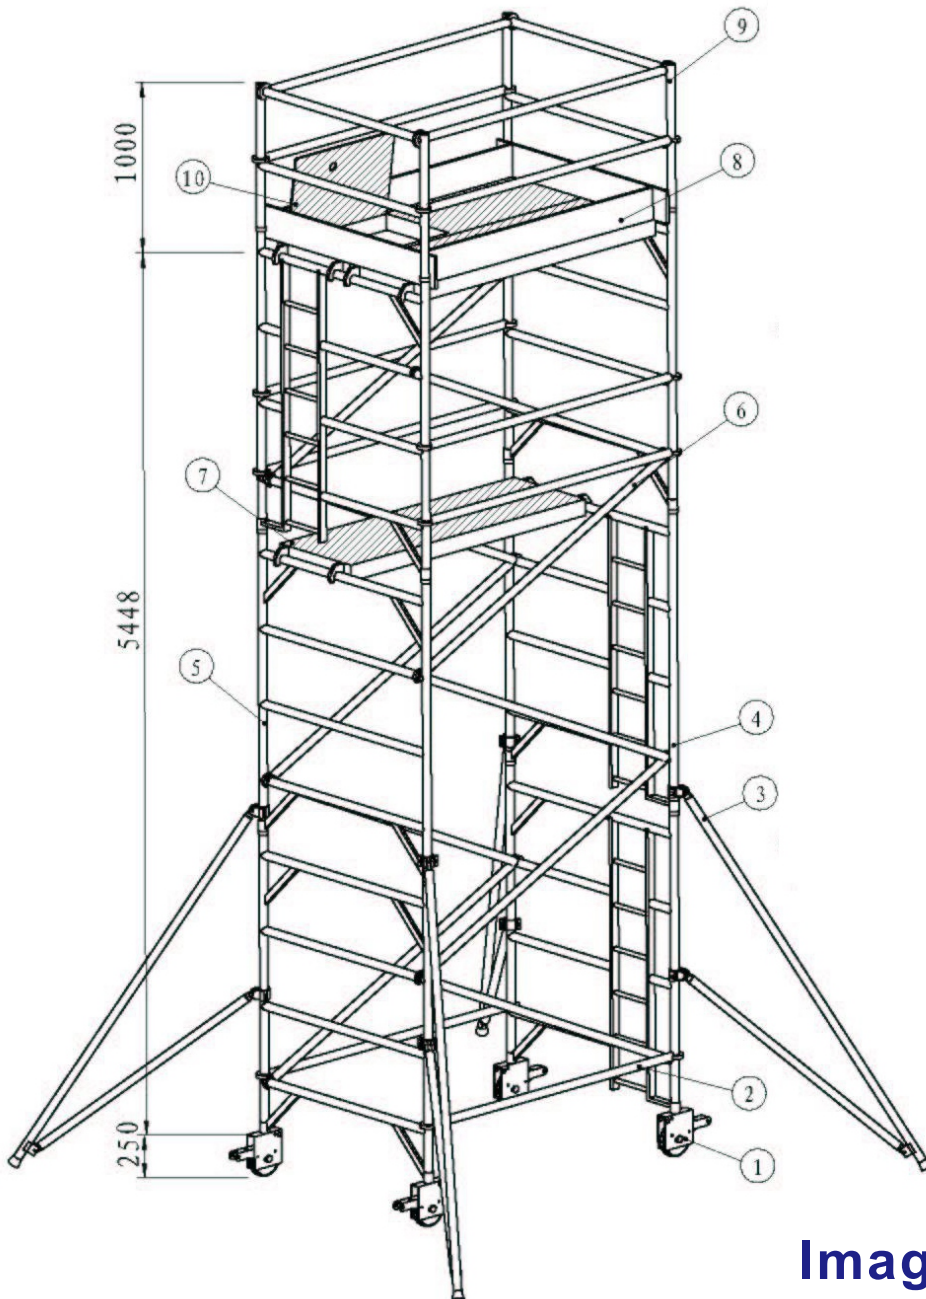

DR.SCAFFOLD
AUTHENTICATION
BS EN 1004:2004

WPK108 ALUMINIUM FRAME PACKAGE

DOUBLE WIDTH LADDER FRAME

TOWER HEIGHT 6700mm
 MAX PLATFORM HEIGHT 5700mm

Item	Code No	Description	Qty
1	CW209057	WICKE DS XY 6" PU CASTER	4
2	PHB1	2.0M HORIZONTAL BRACES	10
3	PSTA1	3.2M ADJUSTMENT STABILIZERS	4
4	P4RLD	DOUBLE WIDTH 4 RUNG LADDER	3
5	P4RD	DOUBLE WIDTH 4 RUNG SPAN	3
6	PDB1	2.205M DIAGONAL BRACES	10
7	PTP1	2.0M TRAPDOOR PLATFORM	2
8	TW1	DOUBLE WIDTH TOEBOARD SETS	1
9	PGRD	DOUBLE WIDTH GUARDRAIL	2
10	PTP1	2.0M TRAPDOOR PLATFORM	1
11	KOU1	D BUCKLE	12

Images for reference Only