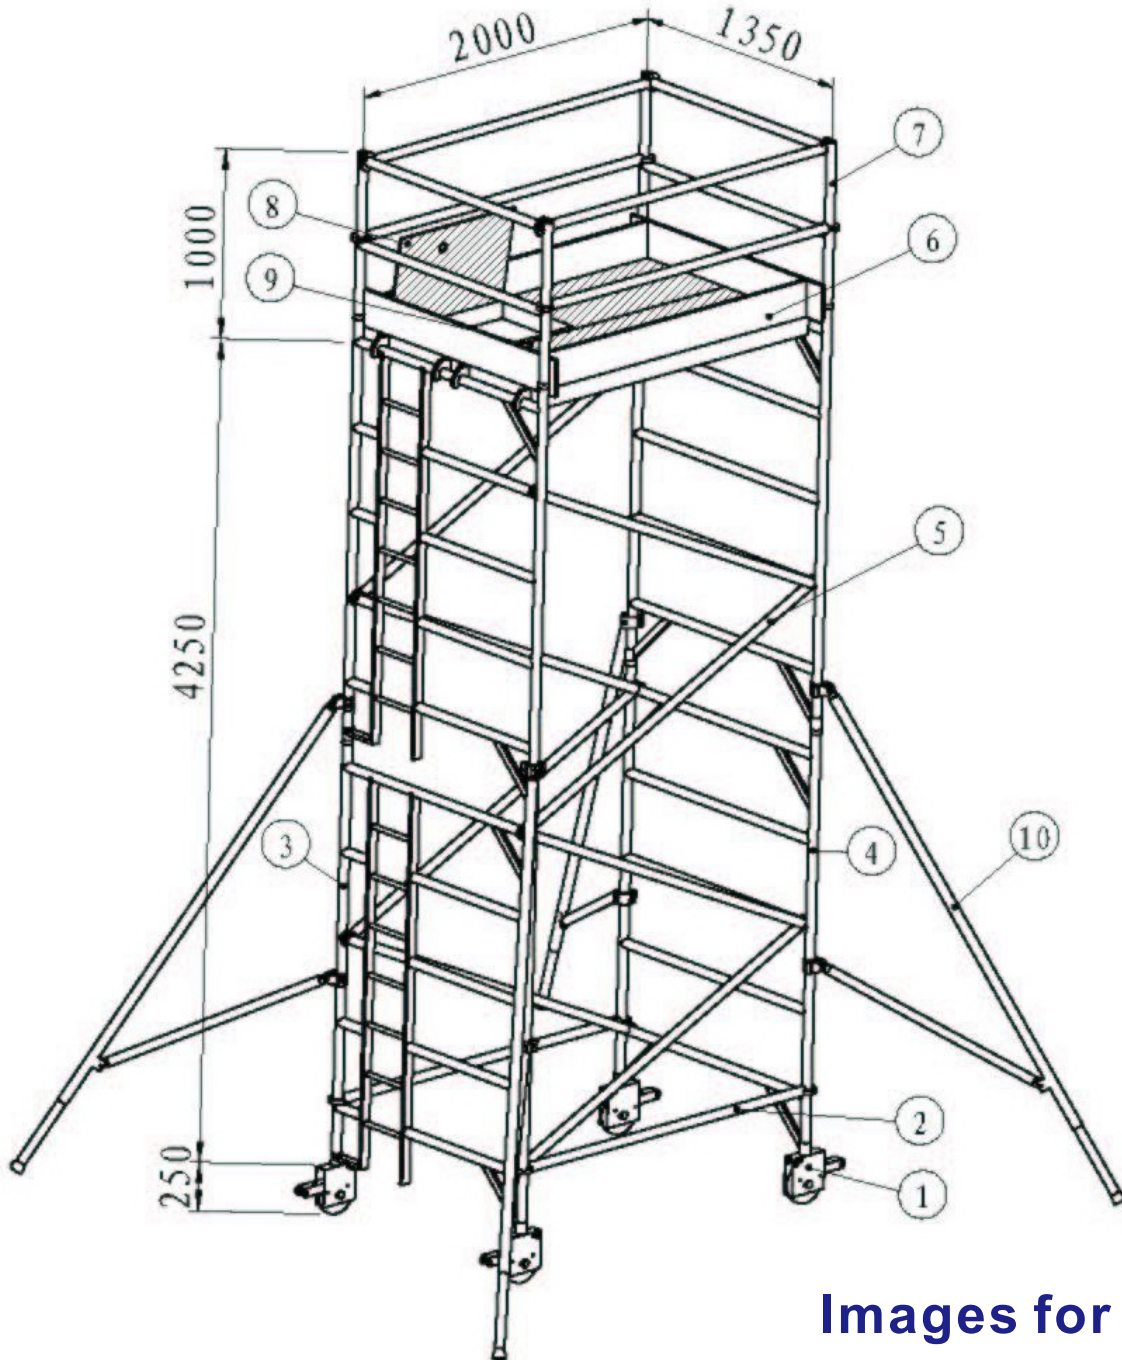

DR.SCAFFOLD
AUTHENTICATION
BS EN 1004:2004

WPK106 ALUMINIUM FRAME PACKAGE

DOUBLE WIDTH LADDER FRAME

TOWER HEIGHT 5770mm
 MAX PLATFORM HEIGHT 4770mm

Item	Code No	Description	Qty
1	CW209057	WICKE DS XY 6" PU CASTER	4
2	PHB1	2.0M HORIZONTAL BRACES	6
3	P5RLD	DOUBLE WIDTH 5 RUNG LADDER	2
4	P5RD	DOUBLE WIDTH 5 RUNG SPAN	2
5	PDB1	2.205M DIAGONAL BRACES	8
6	TW1	DOUBLE WIDTH TOEBOARD SETS	1
7	PGRD	DOUBLE WIDTH GUARDRAIL	2
8	PTP1	2.0M TRAPDOOR PLATFORM	1
9	PTP1	2.0M TRAPDOOR PLATFORM	1
10	PSTA1	3.2M ADJUSTMENT STABILIZERS	4
11	KOU1	D BUCKLE	8

Images for reference Only