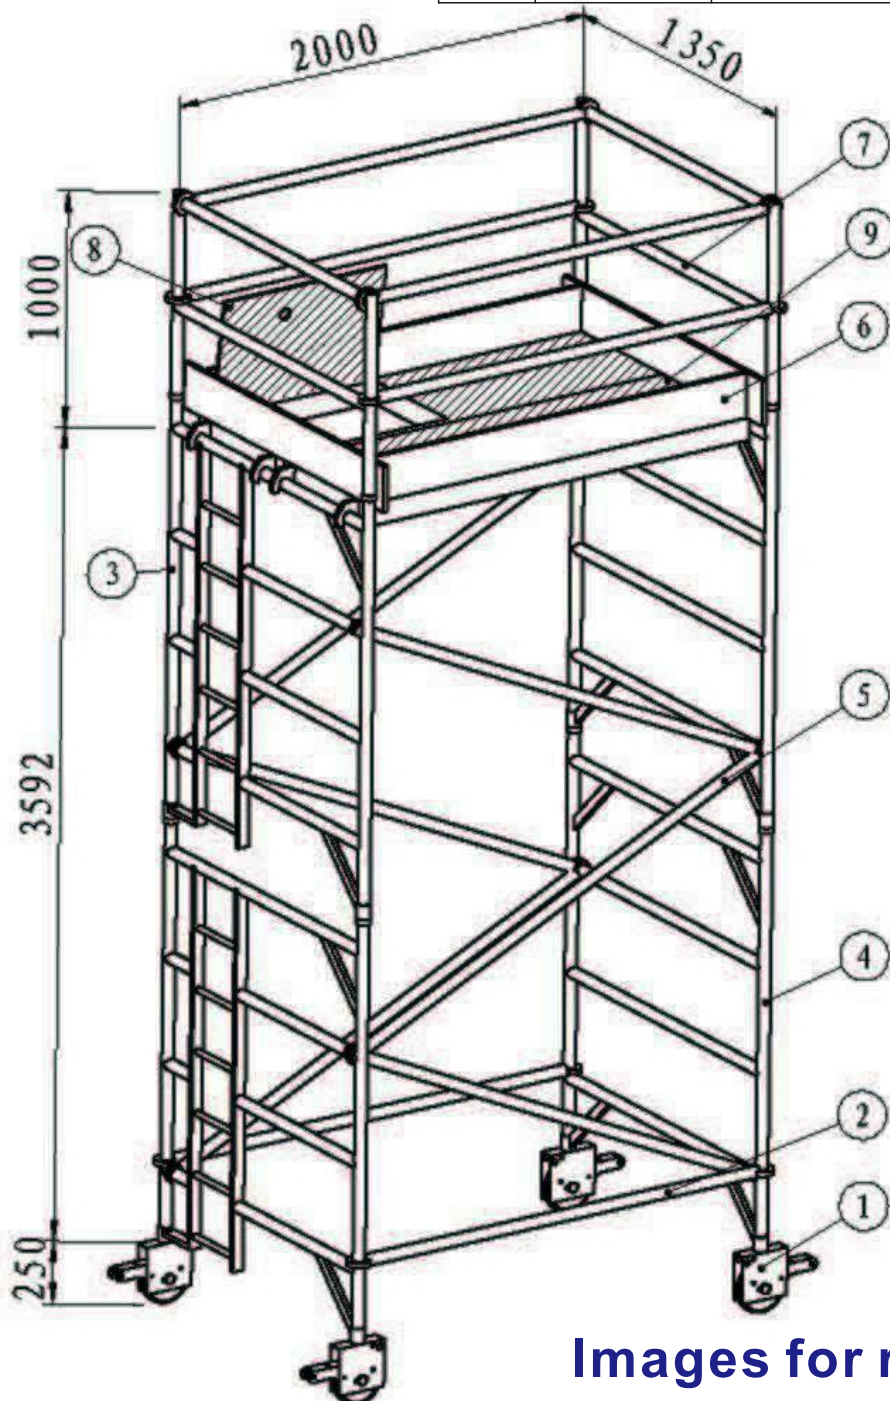

DR.SCAFFOLD
AUTHENTICATION
BS EN 1004:2004

WPK104 ALUMINIUM FRAME PACKAGE

DOUBLE WIDTH LADDER FRAME

TOWER HEIGHT 4840mm
 MAX PLATFORM HEIGHT 3840mm

Item	Code No	Description	Qty
1	CW209057	WICKE DS XY 6" PU CASTER	4
2	PHB1	2.0M HORIZONTAL BRACES	6
3	P4RLD	DOUBLE WIDTH 3 RUNG LADDER	2
4	P4RD	DOUBLE WIDTH 3 RUNG SPAN	2
5	PDB1	2.205M DIAGONAL BRACES	6
6	TW1	DOUBLE WIDTH TOEBOARD SETS	1
7	PGRD	DOUBLE WIDTH GUARDRAIL	2
8	PTP1	2.0M TRAPDOOR PLATFORM	1
9	PTP1	2.0M TRAPDOOR PLATFORM	1
10	KOU1	D BUCKLE	8

Images for reference Only