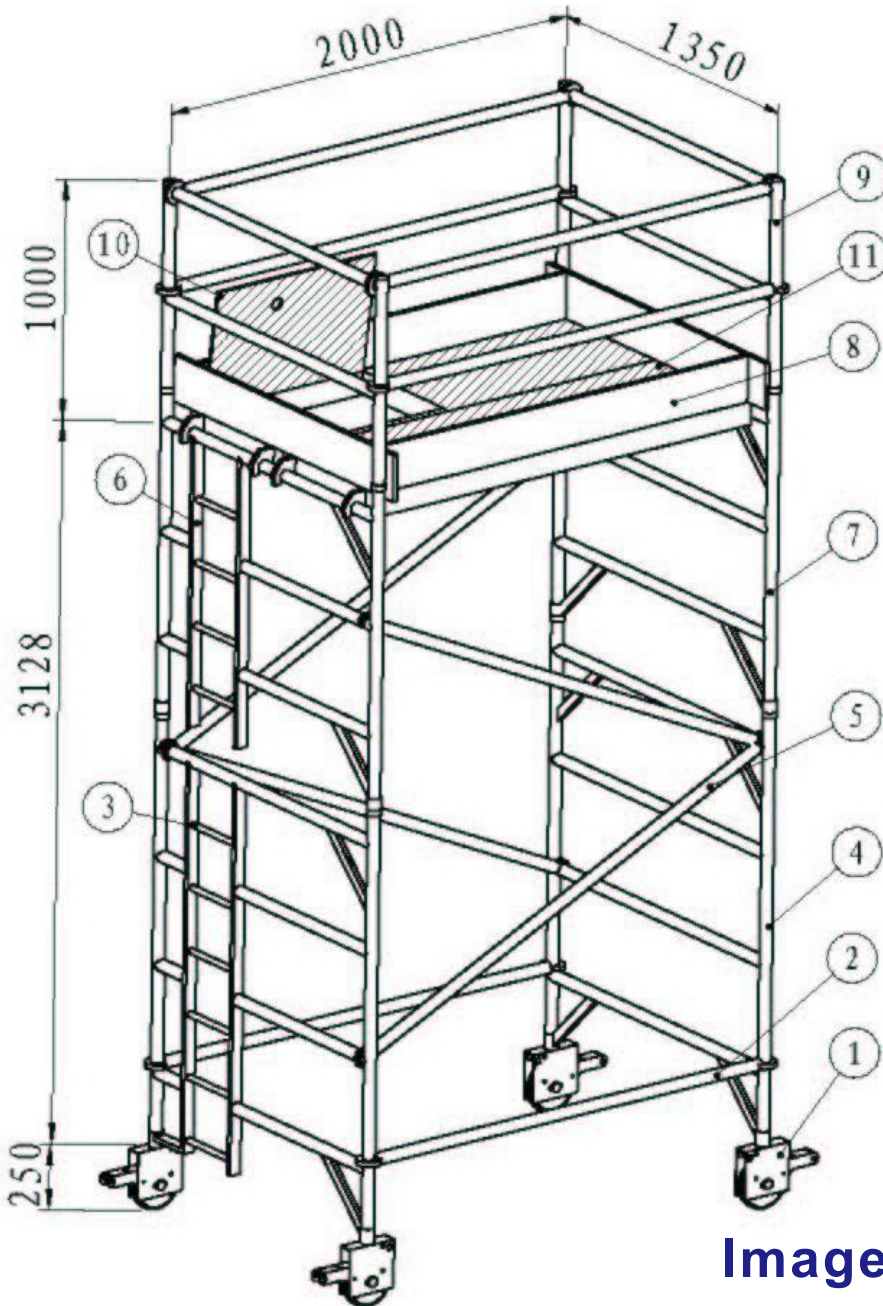

DR.SCAFFOLD
AUTHENTICATION
BS EN 1004:2004

WPK103 ALUMINIUM FRAME PACKAGE			
DOUBLE WIDTH LADDER FRAME			
TOWER HEIGHT 4380mm MAX PLATFORM HEIGHT 3380mm			
Item	Code No	Description	Qty
1	CW209057	WICKE DS XY 6" PU CASTER	4
2	PHB1	2.0M HORIZONTAL BRACES	6
3	P4RLD	DOUBLE WIDTH 4 RUNG LADDER	1
4	P4RD	DOUBLE WIDTH 4 RUNG SPAN	1
5	PDB1	2.205M DIAGONAL BRACES	4
6	P3RLD	DOUBLE WIDTH 3 RUNG LADDER	1
7	P3RD	DOUBLE WIDTH 3 RUNG SPAN	1
8	TW1	DOUBLE WIDTH TOEBOARD SETS	1
9	PGRD	DOUBLE WIDTH GUARDRAIL	2
10	PTP1	2.0M TRAPDOOR PLATFORM	1
11	PTP1	2.0M TRAPDOOR PLATFORM	1
12	KOU1	D BUCKLE	8

Images for reference Only