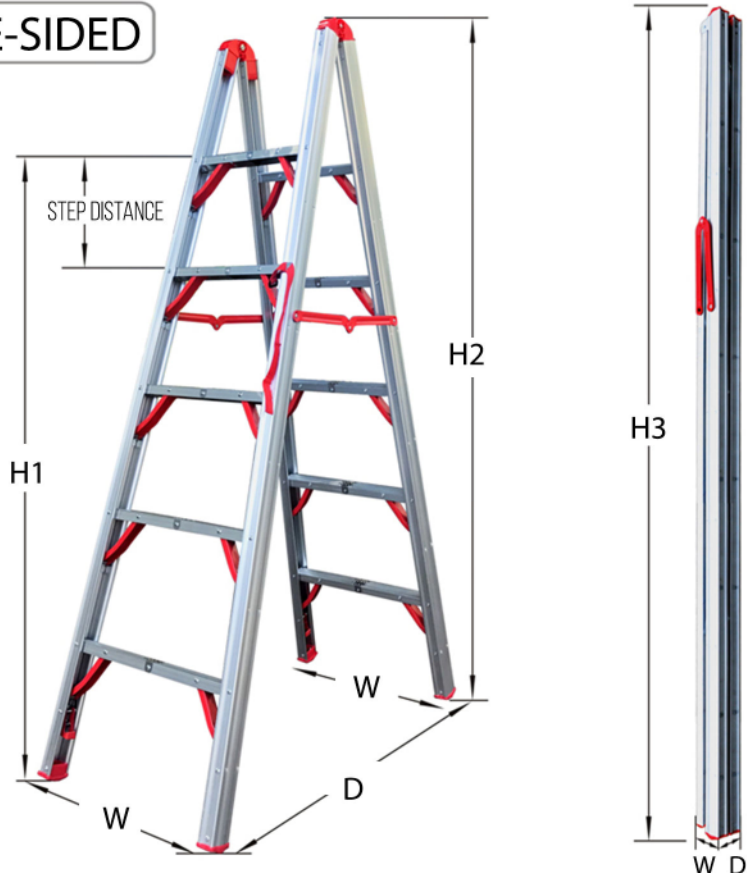

EASY *go*

COMPACT SERIES
TO FIT ALL HOMES

DR.LADDER

EASY GO

LIGHTER

SINGLE-SIDED

(All dimensions are in MM unit, tolerance $\pm 10\text{mm}$)

Model	Step	Step Distance	Dimensions				Folded			Weight (kg)
			W	D	H1	H2	W	D	H3	
DREG04S	4	300	480	850	1160	1460	90	80	1510	5.8
DREG05S	5	300	500	1000	1440	1750	90	80	1810	6.8

DOUBLE-SIDED

STRONGER

(All dimensions are in MM unit, tolerance $\pm 10\text{mm}$)

Model	Step	Step Distance	Dimensions				Folded			Weight (kg)
			W	D	H1	H2	W	D	H3	
DREG05D	5	300	500	1050	1440	1780	120	80	1850	9.5
DREG06D	6	300	540	1210	1730	2060	120	80	2150	11.1