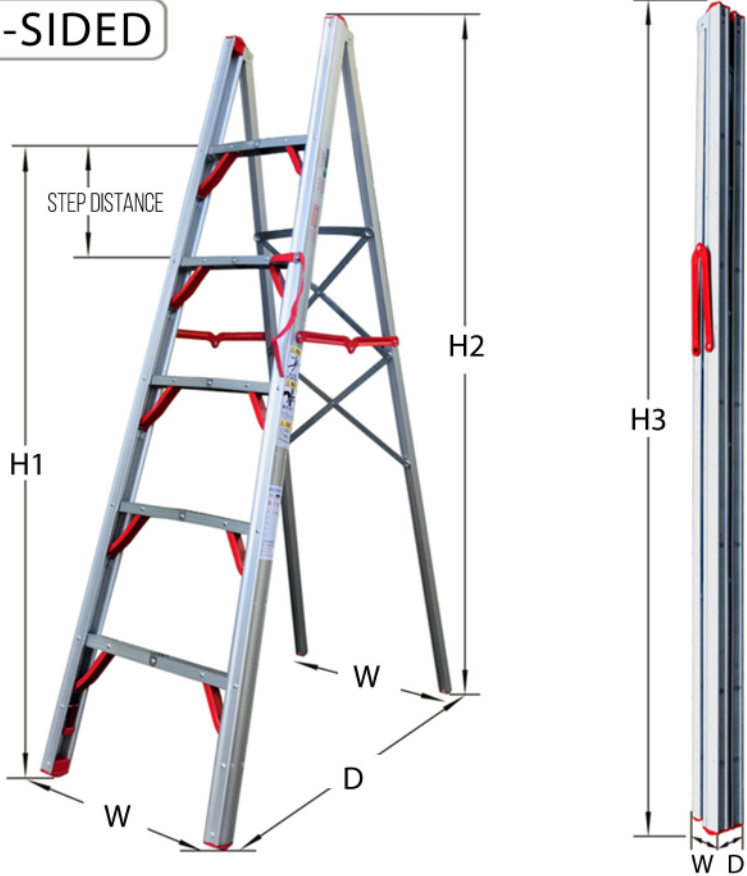

EASY *go*

COMPACT SERIES
TO FIT ALL HOMES

DR.LADDER

EASY GO

LIGHTER

SINGLE-SIDED

(All dimensions are in MM unit, tolerance $\pm 10\text{mm}$)

Model	Step	Step Distance	Dimensions				Folded			Weight (kg)
			W	D	H1	H2	W	D	H3	
DREG04S	4	300	480	850	1160	1460	90	80	1510	5.8
DREG05S	5	300	500	1000	1440	1750	90	80	1810	6.8

DOUBLE-SIDED

STRONGER

(All dimensions are in MM unit, tolerance $\pm 10\text{mm}$)

Model	Step	Step Distance	Dimensions				Folded			Weight (kg)
			W	D	H1	H2	W	D	H3	
DREG05D	5	300	500	1050	1440	1780	120	80	1850	9.5
DREG06D	6	300	540	1210	1730	2060	120	80	2150	11.1